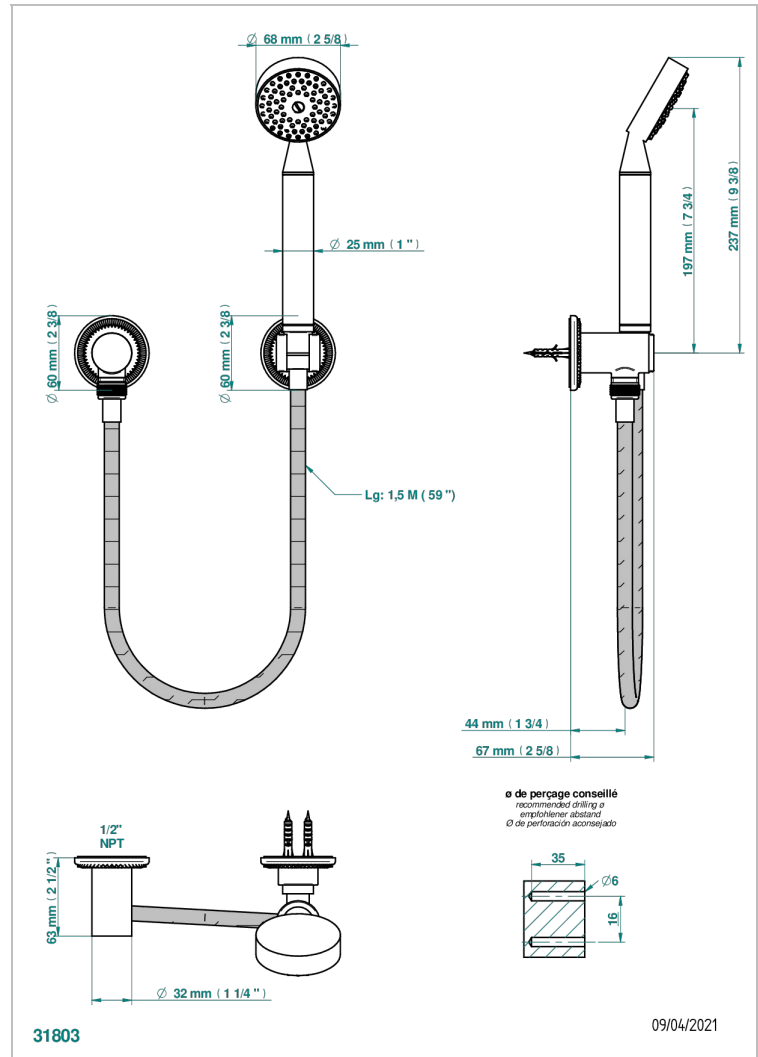

# DIPLOMATE ROYALE

U4D-52/US

Hand handle shower with bracket and elbow

THG<sup>®</sup>  
PARIS

## CARACTERÍSTICAS

- Diplomate Royale
- Hand handle shower with bracket and elbow