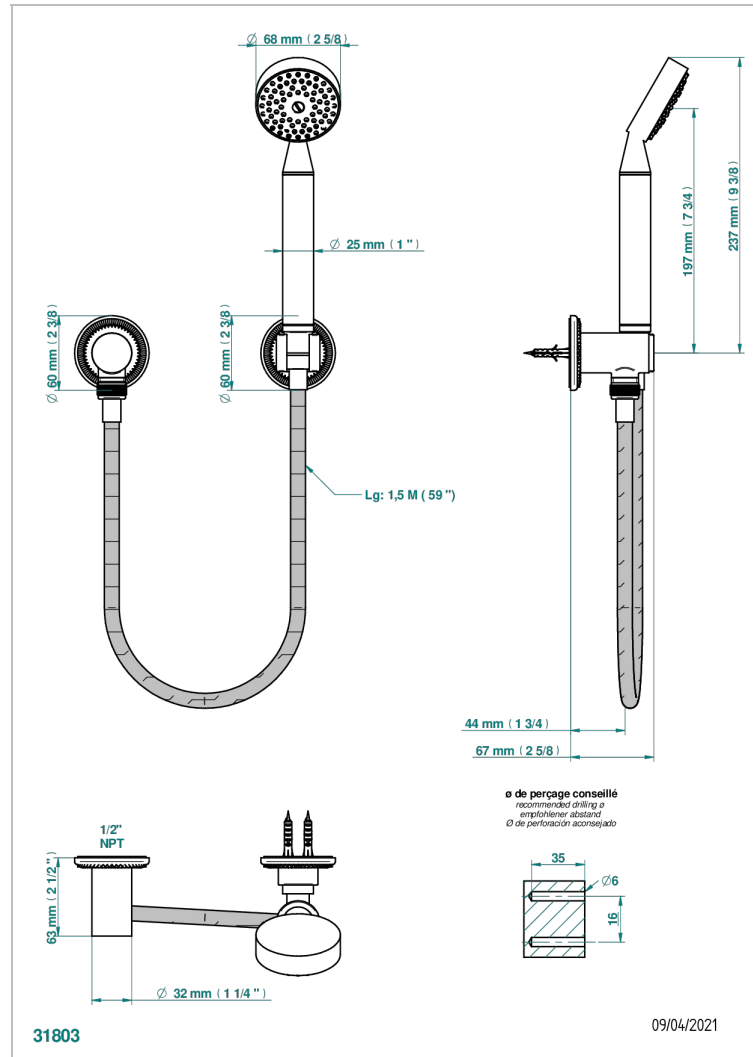

DIPLOMATE ROYALE

U4D-52/US

Wall mounted handshower with separate fixed hook

CHARACTERISTIC

- Diplome Royale
- Wall mounted handshower with separate fixed hook

TECHNICAL SPECS

- Recommandé : 3 bars (max. 5 bars) - Advised : 43,5 psi (max. 72 psi)
- 9,5 l/min à 3 bars (2.5 gpm at 43.5 psi)

AVAILABLE FINITIONS

Black ceram - D30
Blush PVD - H62
Brass color PVD - H49
Brown bronze color PVD - F33
Chrome polished - A02
Chrome polished / gold polished - G02

Copper antique matt, coated - H07
Gold color PVD - H52
Gold mat - F07
Gold polished - F01
Graphite PVD - H64
Light coated bronze - D01