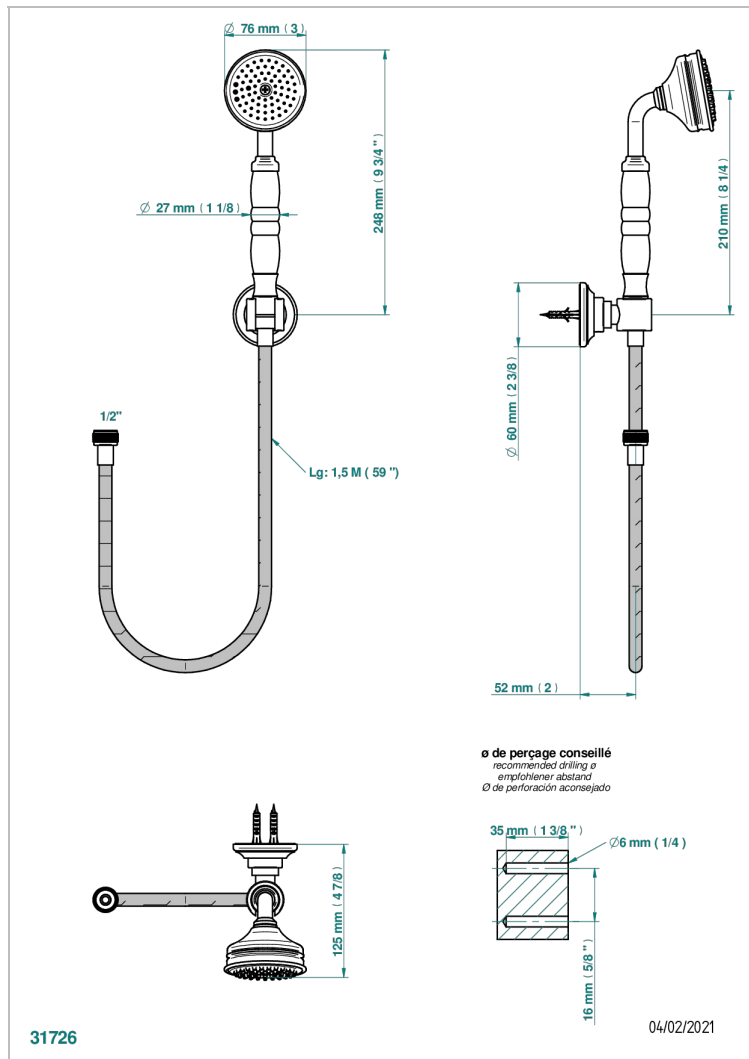

BROADWAY WITH WHITE PORCELAIN LEVER HANDLES

A04-52A

Wall mounted stylised handshower, hose and fixed hook - no elbow

CHARACTERISTIC

- Broadway with white porcelain lever handles
- Wall mounted stylised handshower, hose and fixed hook - no elbow

TECHNICAL SPECS

- Recommandé : 3 bars (max. 5 bars) - Advised : 43,5 psi (max. 72 psi)
- 9,5 l/min à 3 bars (2.5 gpm at 43.5 psi)

AVAILABLE FINITIONS

Black ceram - D30

Blush PVD - H62

Brass color PVD - H49

Brown bronze color PVD - F33

Chrome polished - A02

Chrome polished / gold polished - G02

Copper antique matt, coated - H07

Gold color PVD - H52

Gold mat - F07

Gold polished - F01

Graphite PVD - H64