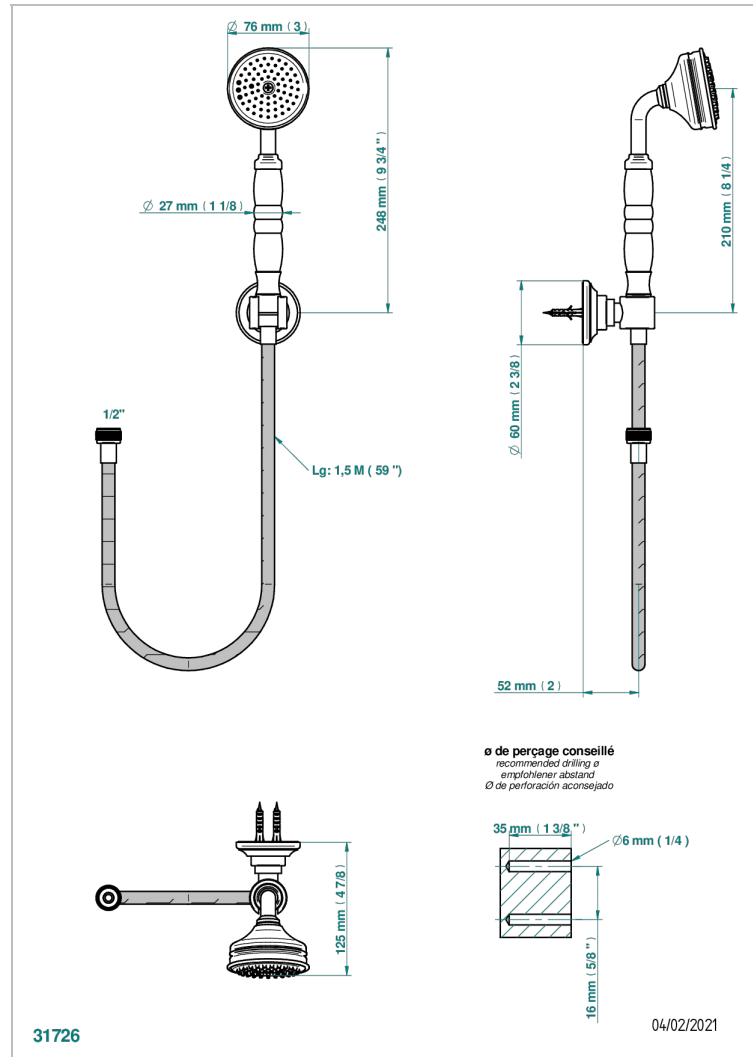

BROADWAY WITH LEVER

A04-52A

Wall mounted stylised handshower, hose and fix hook

CHARACTERISTIC

- Broadway with Lever
- Wall mounted stylised handshower, hose and fix hook

TECHNICAL SPECS

- Recommandé : 3 bars (max. 5 bars) - Advised : 43,5 psi (max. 72 psi)
- 9,5 l/min à 3 bars (2.5 gpm at 43.5 psi)

AVAILABLE FINITIONS

Antique nickel - H28
Black ceram - D30
Blush PVD - H62
Brass color PVD - H49
Brown bronze color PVD - F33
Gold color PVD - H52

Graphite PVD - H64
Lacquered light bronze - D01
Matt Umber PVD - H67
Matt blush PVD - H60
Matt brass color PVD - H50
Matt brown bronze color PVD - F34

Soft gold - F30
Soft matt gold - F31
Umber PVD - H66
Varnished matt antique red copper (color finish) - H07