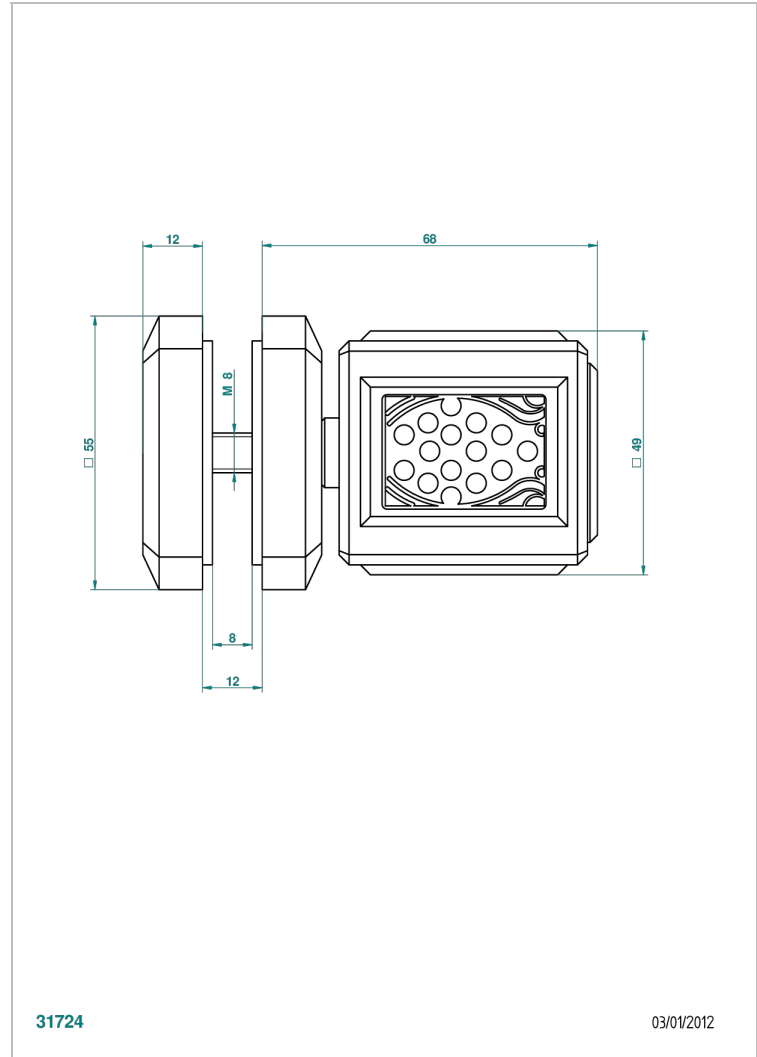

METROPOLIS CLEAR CRYSTAL

A2A-639V

Large knob

THG[®]
PARIS

31724

03/01/2012

CHARACTERISTIC

- Métropolis Clear crystal
- Large knob