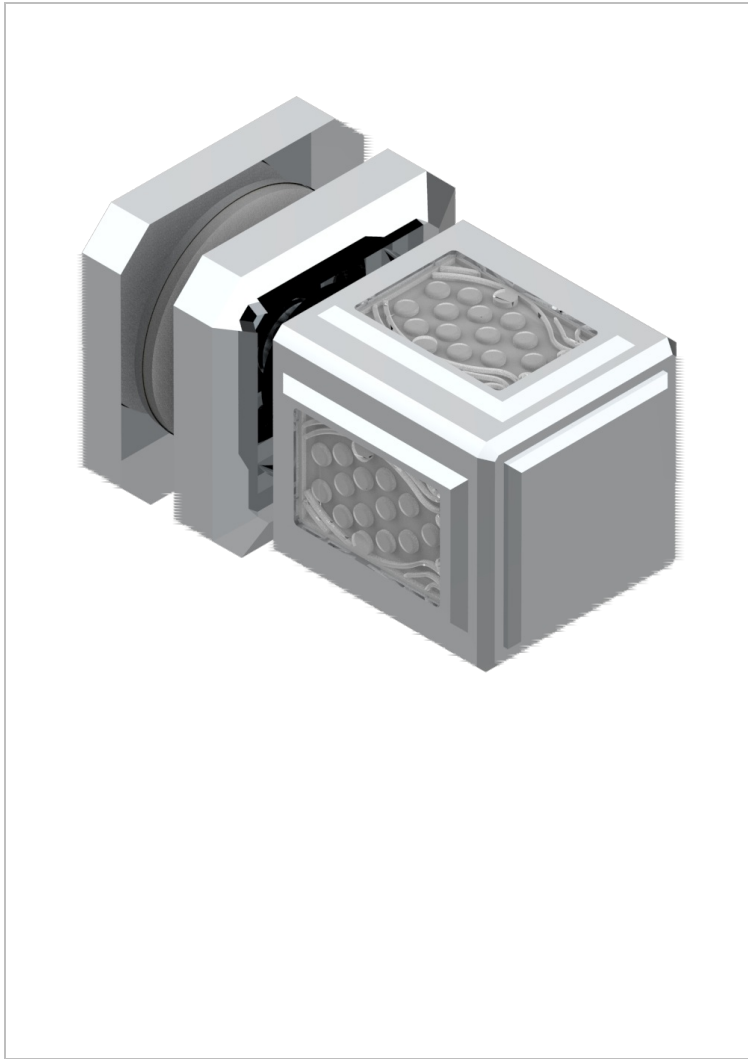

METROPOLIS CLEAR CRYSTAL

A2A-639V

Large knob

THG[®]
PARIS

31724

03/01/2012

CHARACTERISTIC

- Métropolis Clear crystal
- Large knob

AVAILABLE FINITIONS

Black ceram - D30
Blush PVD - H62
Brass color PVD - H49
Brown bronze color PVD - F33
Chrome polished - A02
Chrome polished / gold polished - G02

Gold color PVD - H52
Gold mat - F07
Gold polished - F01
Graphite PVD - H64
Matt Umber PVD - H67
Matt blush PVD - H60