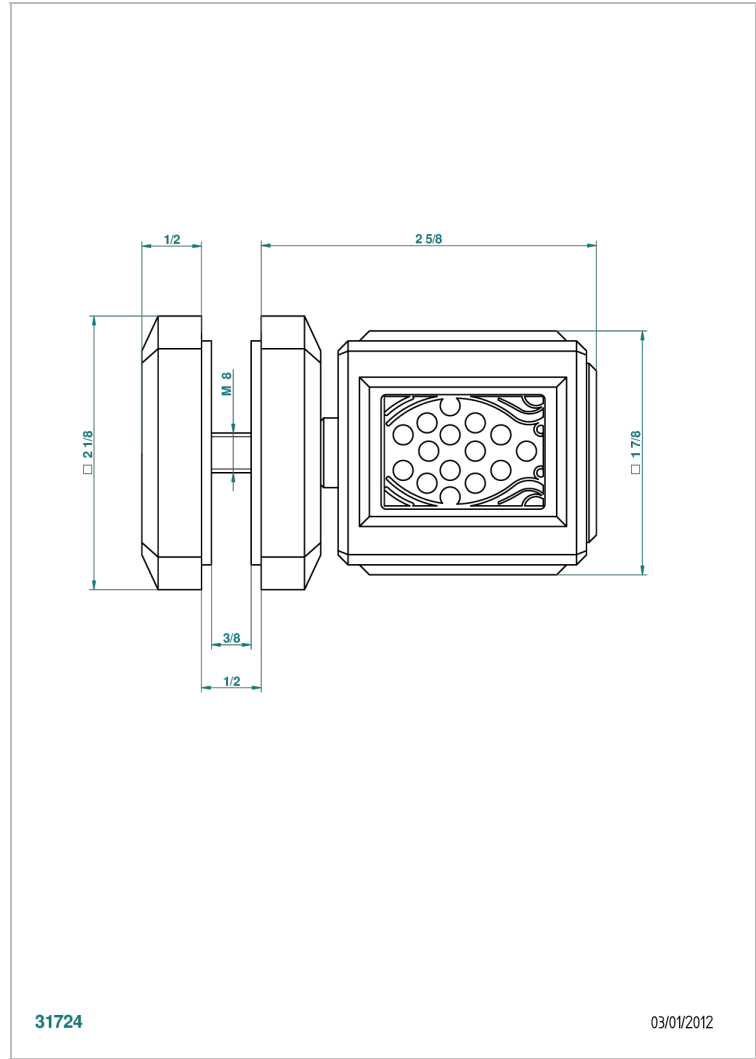

METROPOLIS CLEAR CRYSTAL

A2A-639V

Large knob

THG[®]
PARIS

31724

03/01/2012

CHARACTERISTIC

- Métropolis Clear crystal
- Large knob