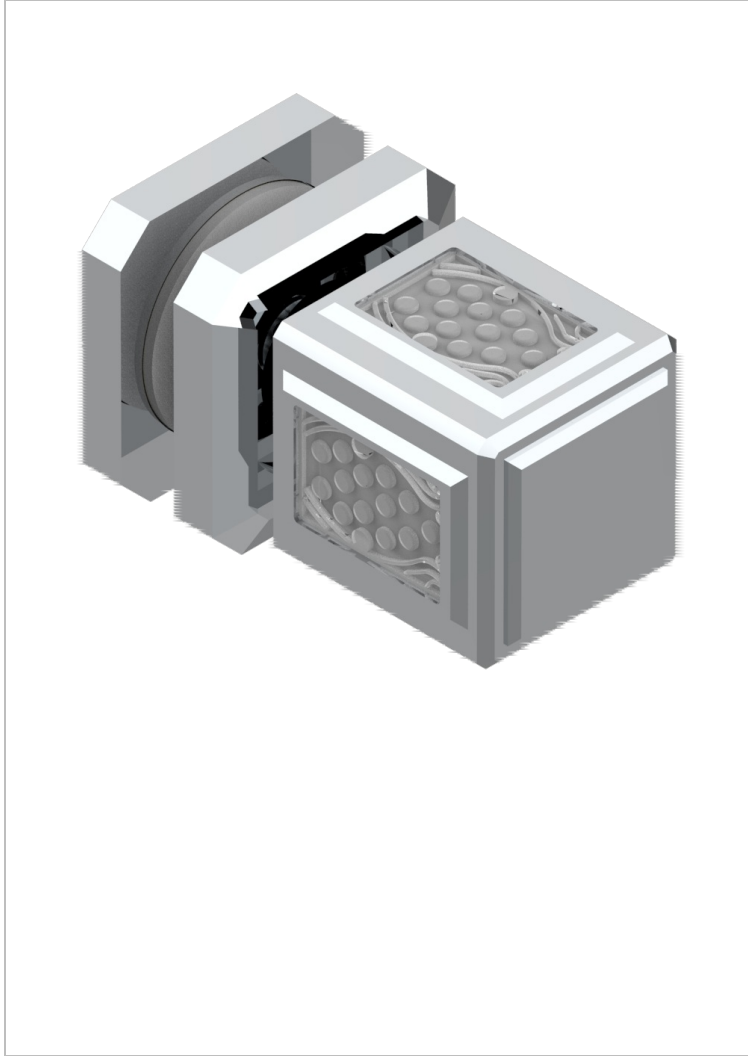

METROPOLIS CLEAR CRYSTAL

A2A-639V

Large door knob

CHARACTERISTIC

- Métropolis Clear crystal
- Large door knob

AVAILABLE FINITIONS

Antique nickel - H28
Black ceram - D30
Blush PVD - H62
Brass color PVD - H49
Brown bronze color PVD - F33
Gold color PVD - H52

Graphite PVD - H64
Matt Umber PVD - H67
Matt blush PVD - H60
Matt brass color PVD - H50
Matt brown bronze color PVD - F34
Matt chrome - C02

Matt gold - F07
Matt gold color PVD - H53
Matt graphite PVD - H65
Matt nickel (color finish) - C01
Matt nickel color PVD - H56
Nickel color PVD - H55