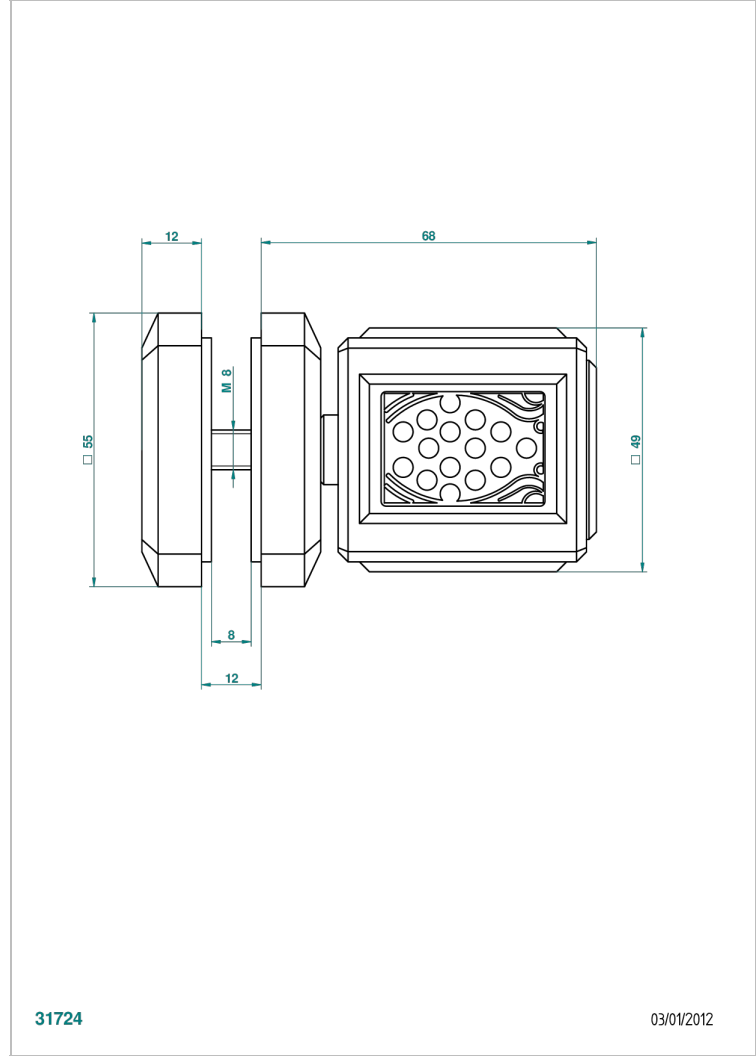

METROPOLIS CLEAR CRYSTAL

A2A-639V

Large door knob

CHARACTERISTIC

- Métropolis Clear crystal
- Large door knob

AVAILABLE FINITIONS

Antique nickel - H28
Black ceram - D30
Blush PVD - H62
Brass color PVD - H49
Brown bronze color PVD - F33
Gold color PVD - H52