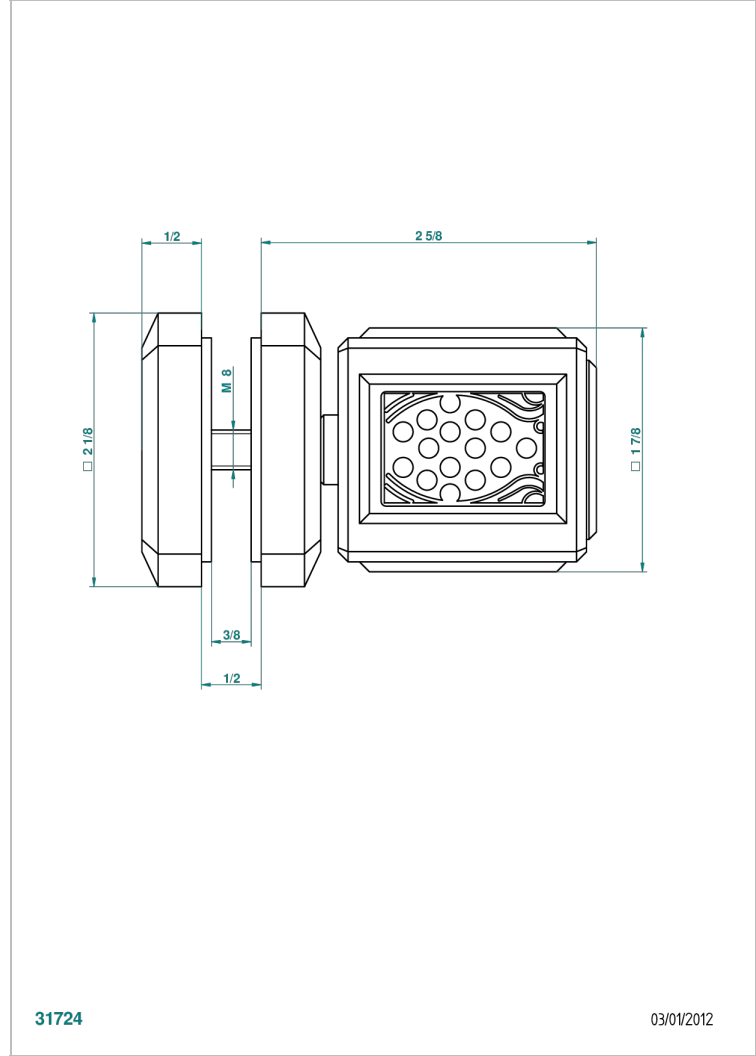

METROPOLIS CLEAR CRYSTAL

A2A-639V

Large door knob

THG[®]
PARIS

31724

03/01/2012

CHARACTERISTIC

- Métropolis Clear crystal
- Large door knob

AVAILABLE FINITIONS

Antique nickel - H28
Black ceram - D30
Blush PVD - H62
Brass color PVD - H49
Brown bronze color PVD - F33
Gold color PVD - H52

Graphite PVD - H64
Matt Umber PVD - H67
Matt blush PVD - H60
Matt brass color PVD - H50
Matt brown bronze color PVD - F34
Matt chrome - C02