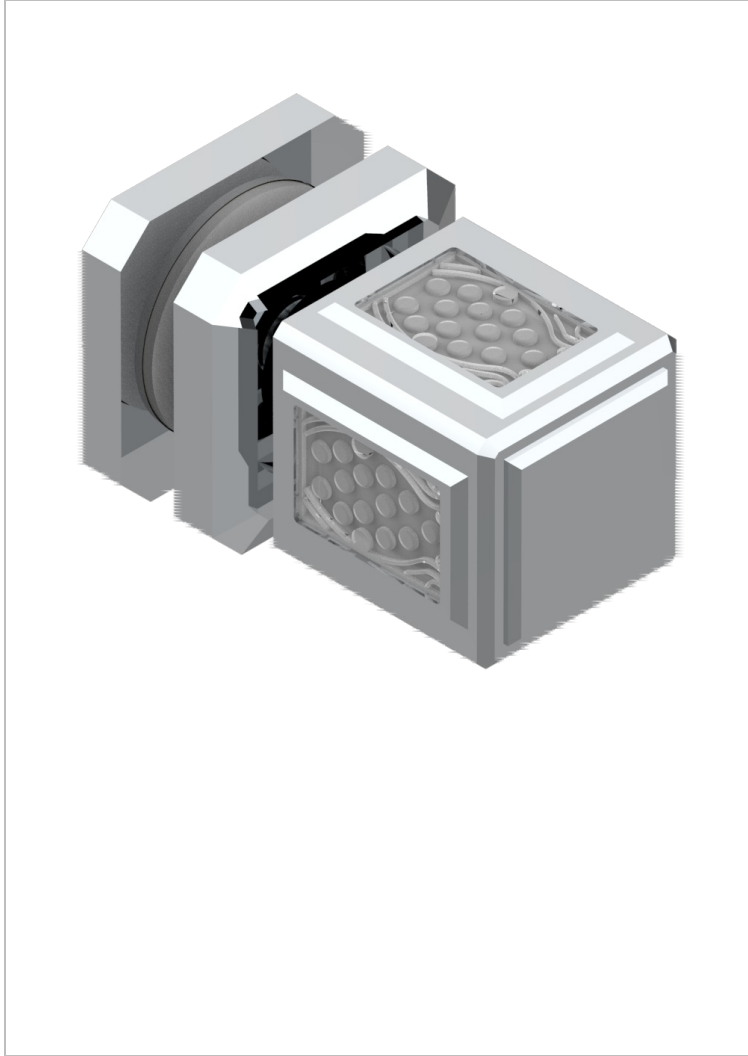

METROPOLIS CLEAR CRYSTAL

A2A-639V

Large door knob

THG[®]
PARIS

31724

03/01/2012

CHARACTERISTIC

- Métropolis Clear crystal
- Large door knob

AVAILABLE FINITIONS

Antique nickel - H28
Black ceram - D30
Blush PVD - H62
Brass color PVD - H49
Brown bronze color PVD - F33
Gold color PVD - H52

Graphite PVD - H64
Matt Umber PVD - H67
Matt blush PVD - H60
Matt brass color PVD - H50
Matt brown bronze color PVD - F34
Matt chrome - C02