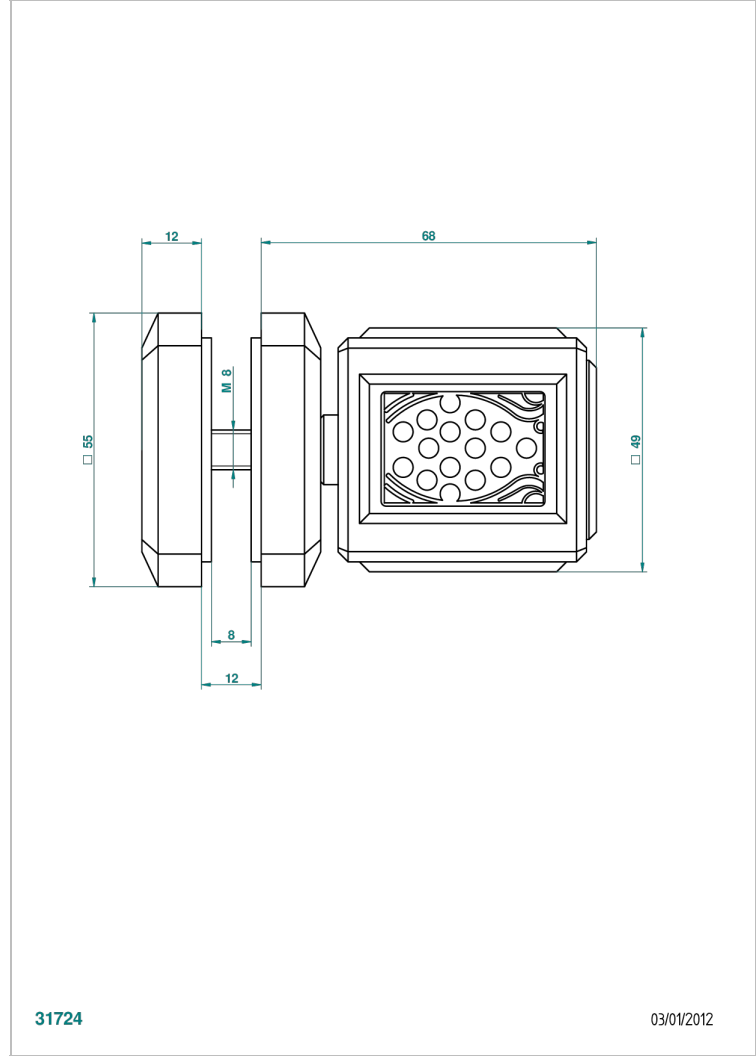

# METROPOLIS CLEAR CRYSTAL

A2A-639V

Large door knob

THG<sup>®</sup>  
PARIS

## CHARACTERISTIC

- Métropolis Clear crystal
- Large door knob