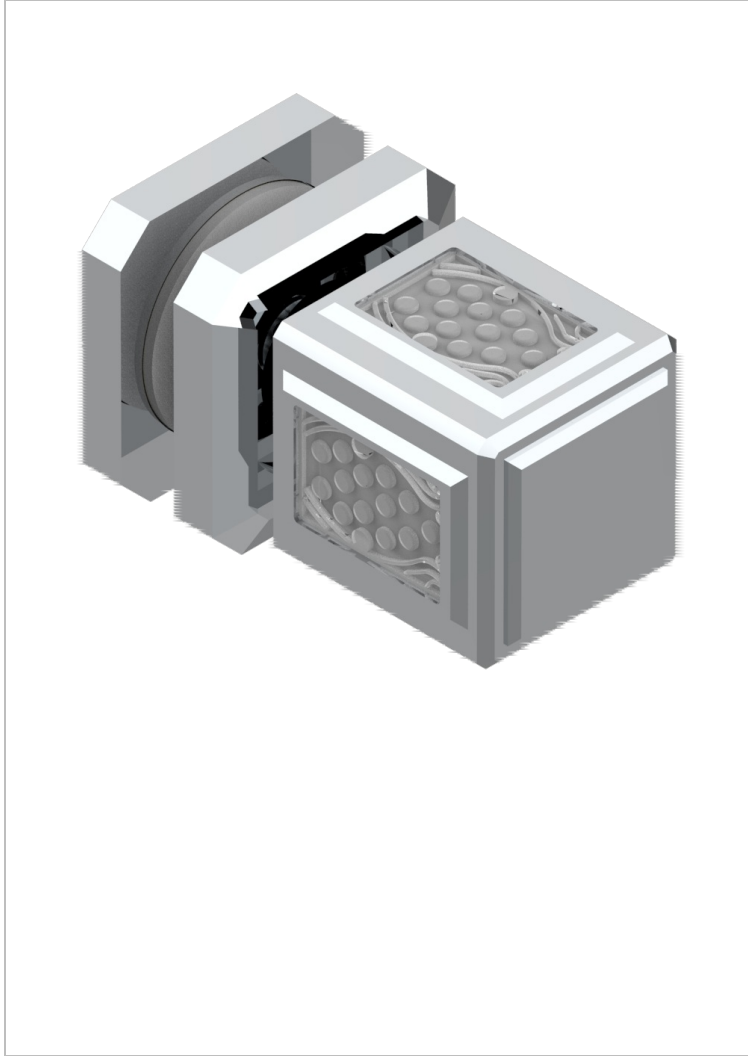

# METROPOLIS CLEAR CRYSTAL

A2A-639V

Large door knob

THG<sup>®</sup>  
PARIS

## CHARACTERISTIC

- Métropolis Clear crystal
- Large door knob

## AVAILABLE FINITIONS

Antique nickel - H28  
Black ceram - D30  
Blush PVD - H62  
Brass color PVD - H49  
Brown bronze color PVD - F33  
Gold color PVD - H52

Graphite PVD - H64  
Matt Umber PVD - H67  
Matt blush PVD - H60  
Matt brass color PVD - H50  
Matt brown bronze color PVD - F34  
Matt chrome - C02