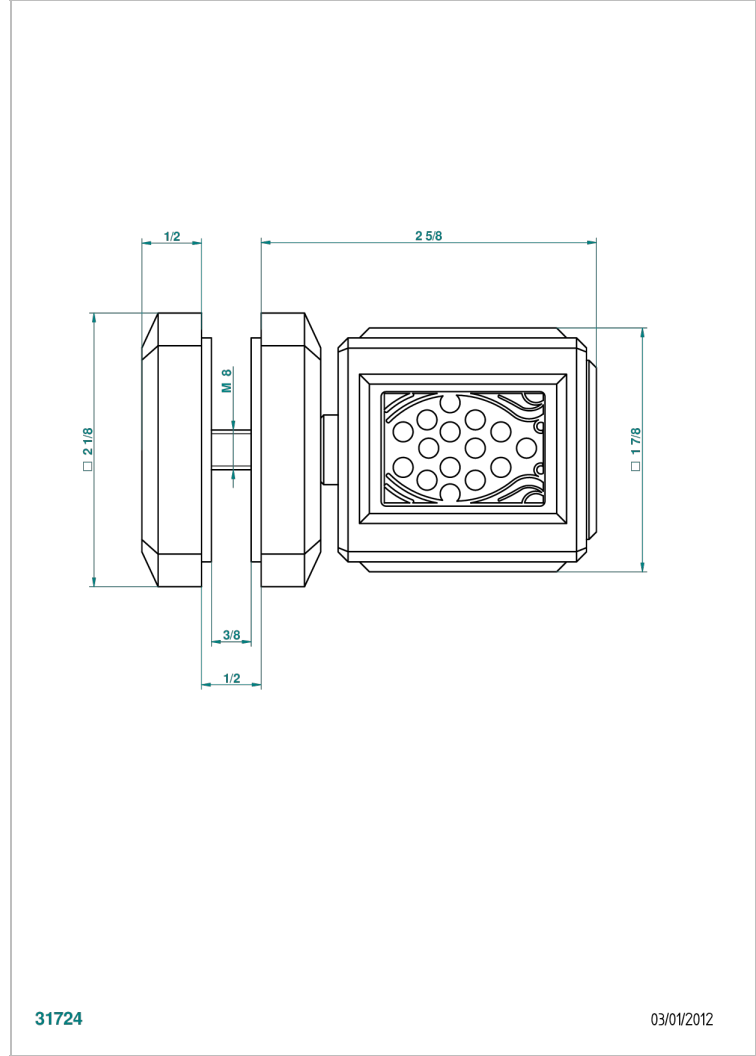

# METROPOLIS CLEAR CRYSTAL

A2A-639V

Large door knob

THG<sup>®</sup>  
PARIS

31724

03/01/2012

## CHARACTERISTIC

- Métropolis Clear crystal
- Large door knob