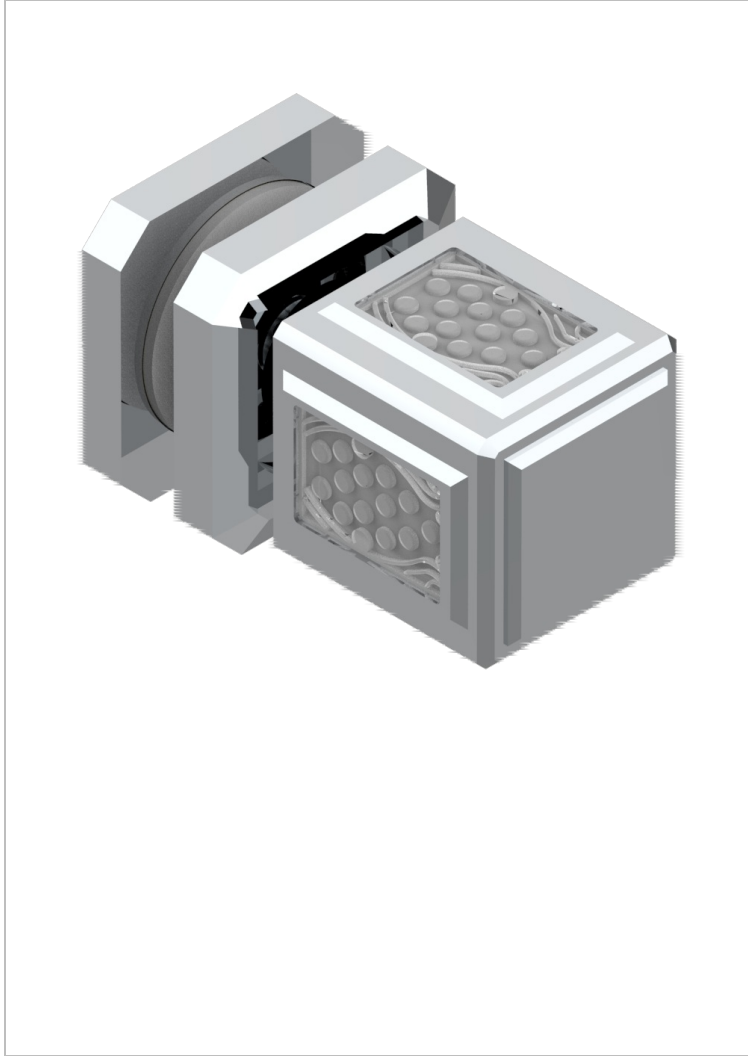

# METROPOLIS CLEAR CRYSTAL

A2A-639V

Large door knob

THG<sup>®</sup>  
PARIS

31724

03/01/2012

## CHARACTERISTIC

- Métropolis Clear crystal
- Large door knob

## AVAILABLE FINITIONS

Antique nickel - H28  
Black ceram - D30  
Blush PVD - H62  
Brass color PVD - H49  
Brown bronze color PVD - F33  
Gold color PVD - H52

Graphite PVD - H64  
Matt Umber PVD - H67  
Matt blush PVD - H60  
Matt brass color PVD - H50  
Matt brown bronze color PVD - F34  
Matt chrome - C02