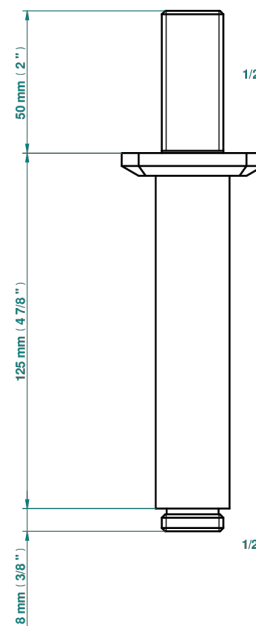

METROPOLIS BLACK CRYSTAL WITH LEVER

A2M-82V

Vertical shower arm, 1/2"

31715

14/04/2022

CHARACTERISTIC

- Métropolis Black crystal with lever
- Vertical shower arm, 1/2"

AVAILABLE FINITIONS