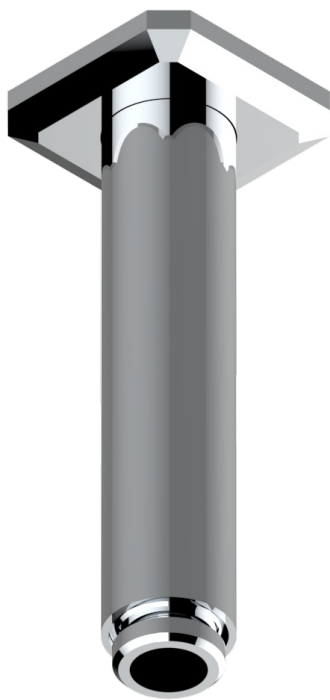

METROPOLIS BLACK CRYSTAL WITH LEVER

A2M-82V

Vertical shower arm, 1/2"

31715

14/04/2022

CHARACTERISTIC

- Métropolis Black crystal with lever
- Vertical shower arm, 1/2"

AVAILABLE FINITIONS

Antique nickel - H28
Black ceram - D30
Blush PVD - H62
Brass color PVD - H49
Brown bronze color PVD - F33
Gold color PVD - H52

Graphite PVD - H64
Matt Umber PVD - H67
Matt blush PVD - H60
Matt brass color PVD - H50
Matt brown bronze color PVD - F34
Matt chrome - C02

Matt gold - F07
Matt gold color PVD - H53
Matt graphite PVD - H65
Matt nickel (color finish) - C01
Matt nickel color PVD - H56
Nickel color PVD - H55

Polished chrome (color finish) - A02
Polished chrome / Polished gold (color finish) - G02
Polished gold (color finish) - F01
Polished nickel - B01
Soft gold - F30
Soft matt gold - F31
Umber PVD - H66