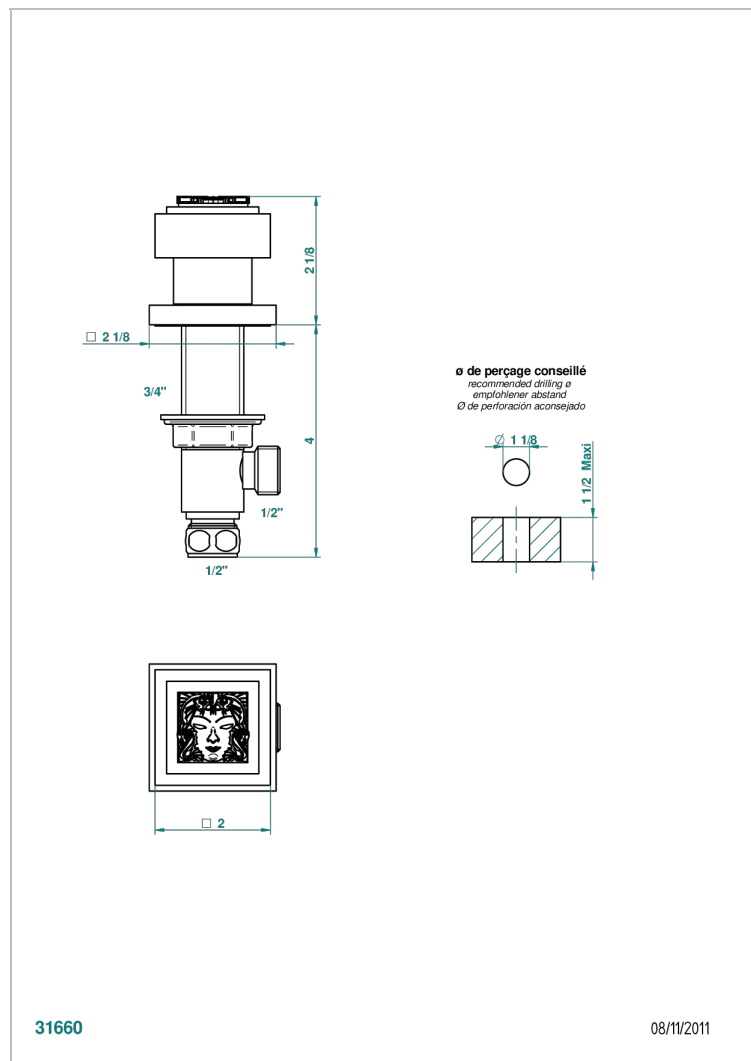

MASQUE DE FEMME SMOOTH METAL

A2U-35

Rim mounted 1/2" valve

CHARACTERISTIC

- Masque de Femme Smooth metal
- Rim mounted 1/2" valve

AVAILABLE FINITIONS

Antique nickel - H28
Black ceram - D30
Blush PVD - H62
Brass color PVD - H49
Brown bronze color PVD - F33
Gold color PVD - H52