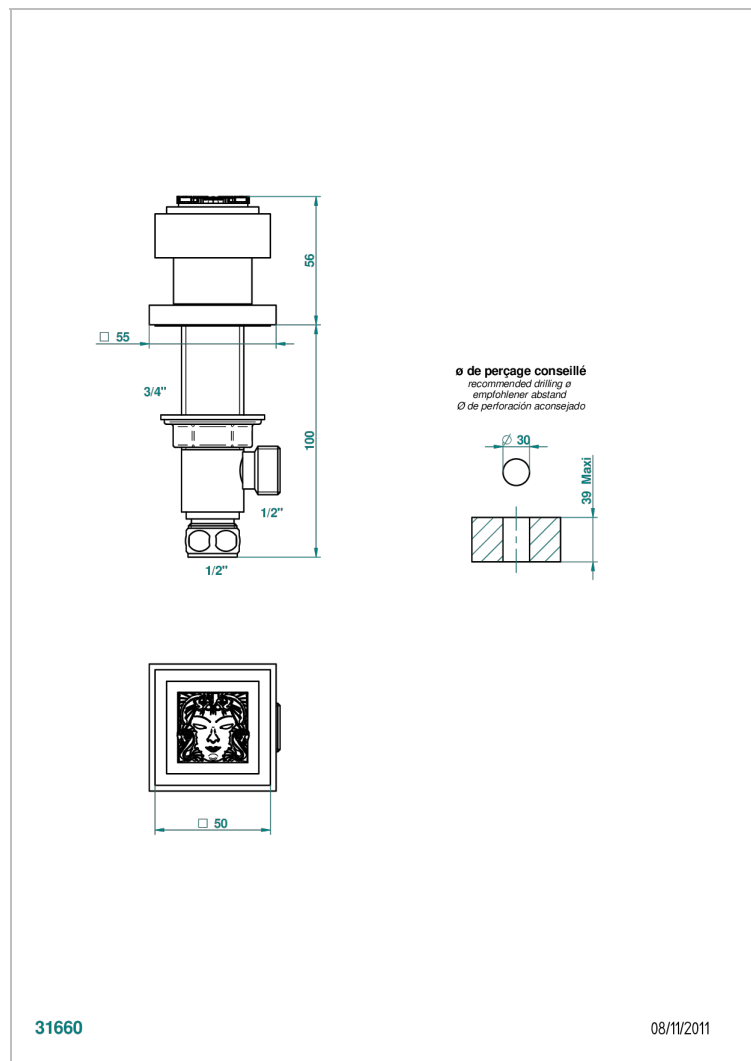

MASQUE DE FEMME SMOOTH METAL

A2U-35

Rim mounted 1/2" valve

CHARACTERISTIC

- Masque de Femme Smooth metal
- Rim mounted 1/2" valve

AVAILABLE FINITIONS

Antique nickel - H28
Black ceram - D30
Blush PVD - H62
Brass color PVD - H49
Brown bronze color PVD - F33
Gold color PVD - H52