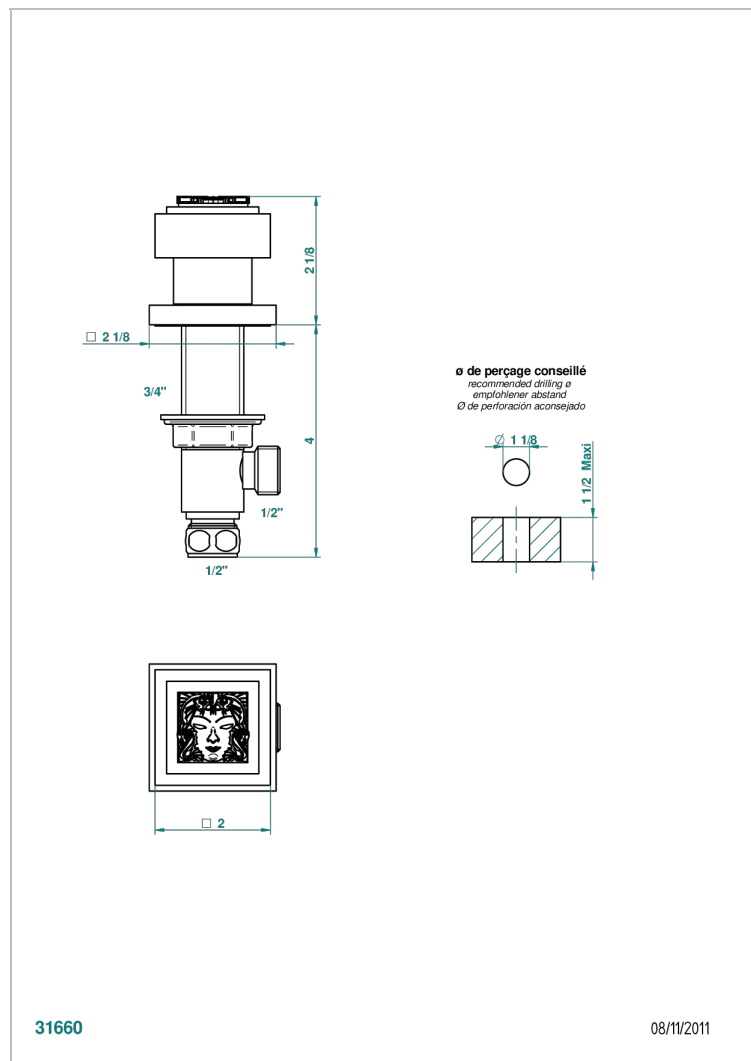

# MASQUE DE FEMME SMOOTH METAL

A2U-35

Rim mounted 1/2" valve

## CHARACTERISTIC

- Masque de Femme Smooth metal
- Rim mounted 1/2" valve