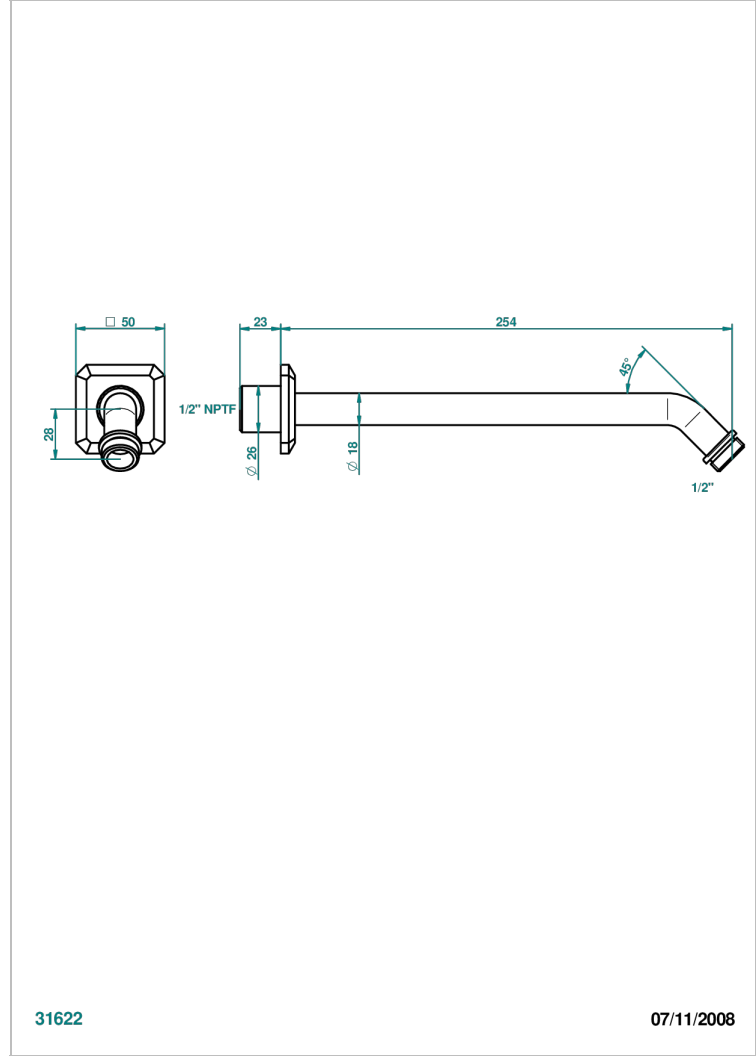

METROPOLIS BLACK CRYSTAL WITH LEVER HANDLES

A2M-84/US

Horizontal shower arm, 45°, lg: 10"

CHARACTERISTIC

- Métropolis Black crystal with lever handles
- Horizontal shower arm, 45°, lg: 10"

AVAILABLE FINITIONS