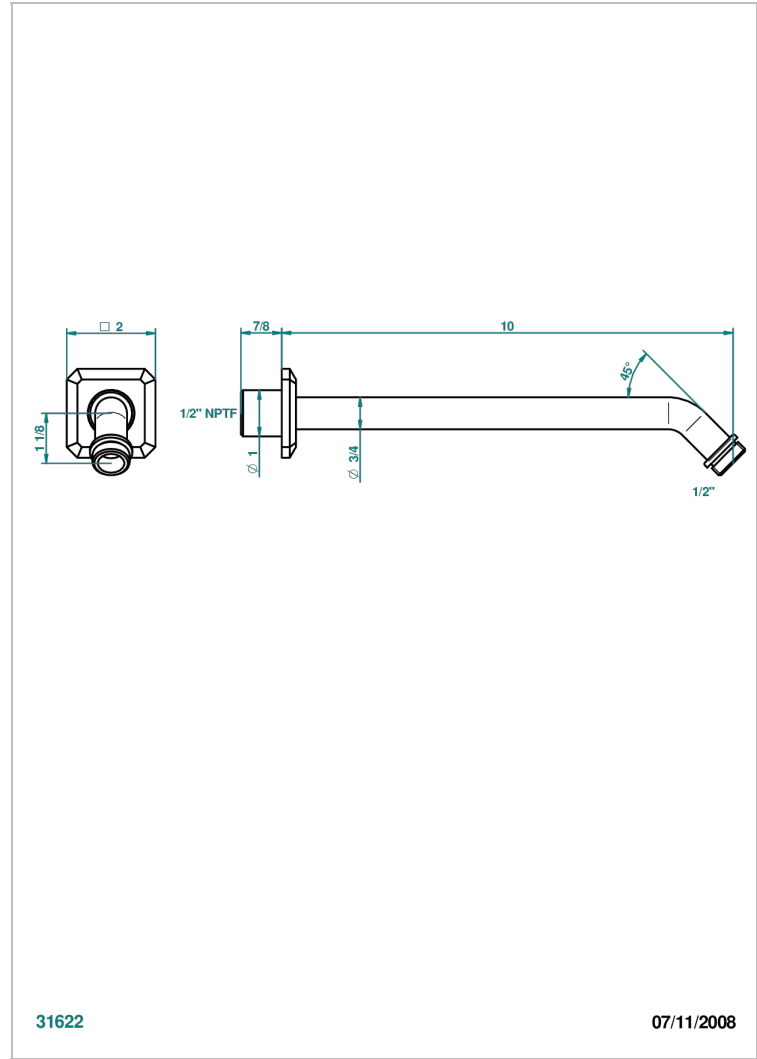

METROPOLIS BLACK CRYSTAL WITH LEVER HANDLES

A2M-84/US

Horizontal shower arm, 45°, lg: 10"

31622

07/11/2008

CHARACTERISTIC

- Métropolis Black crystal with lever handles
- Horizontal shower arm, 45°, lg: 10"

AVAILABLE FINITIONS