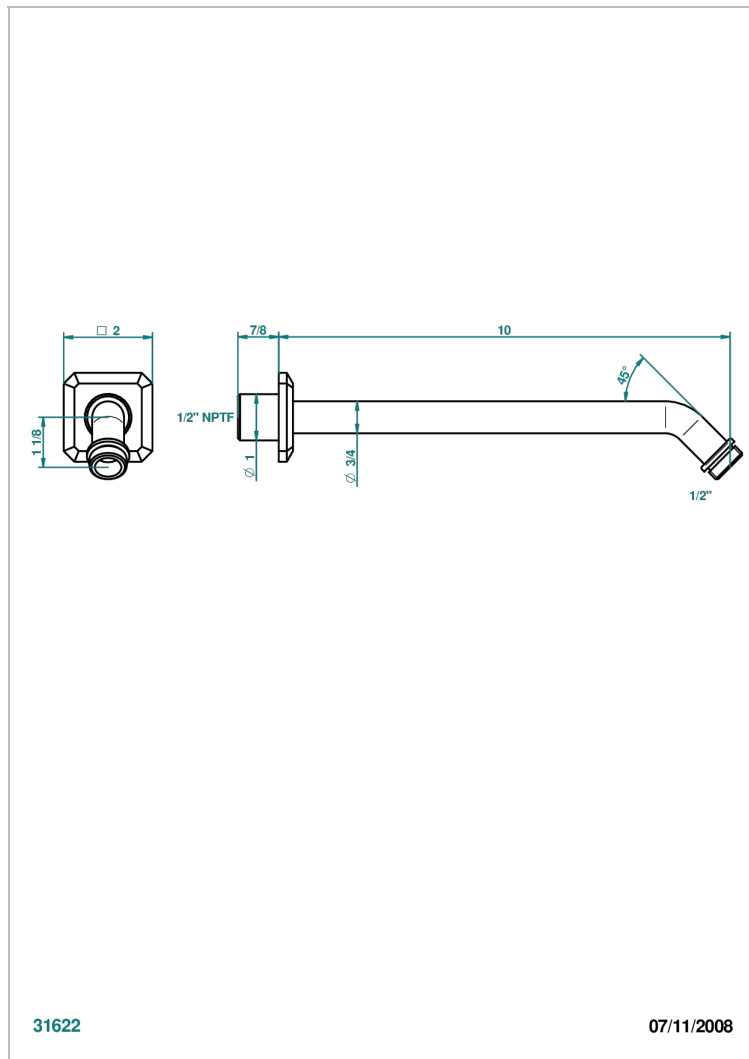

METROPOLIS BLACK CRYSTAL

A2L-84/US

Horizontal shower arm, 45°, lg: 10"

CHARACTERISTIC

- Métropolis Black crystal
- Horizontal shower arm, 45°, lg: 10"

AVAILABLE FINITIONS

Black ceram - D30
Blush PVD - H62
Brass color PVD - H49
Brown bronze color PVD - F33
Chrome polished - A02
Chrome polished / gold polished - G02