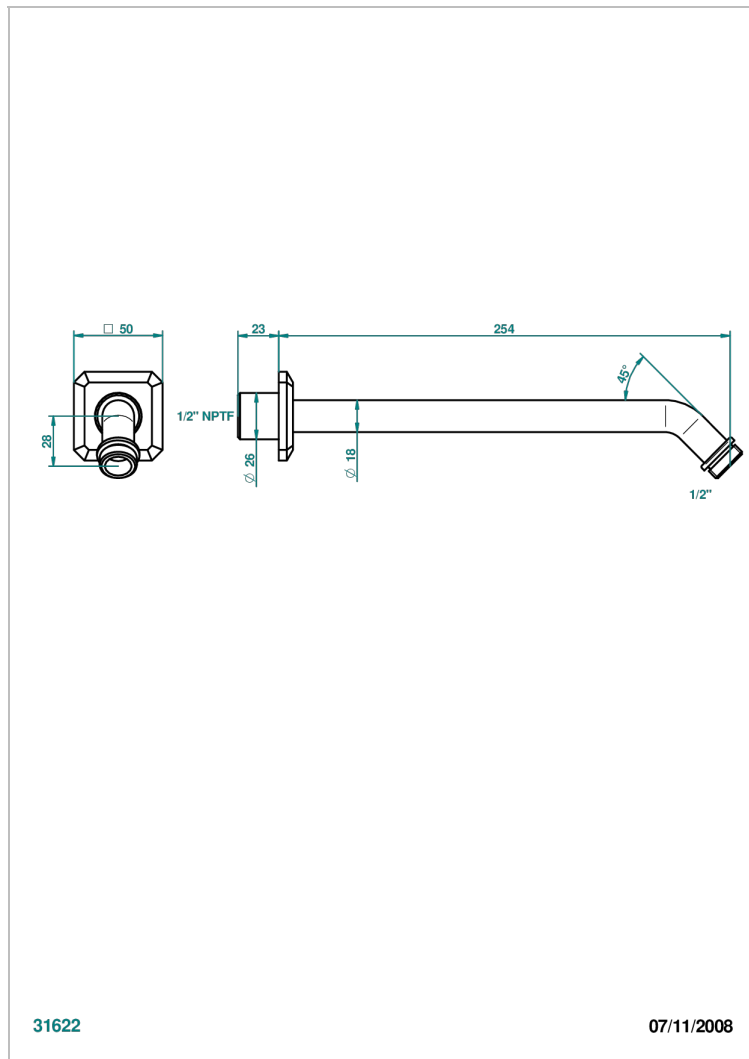

# METROPOLIS CLEAR CRYSTAL WITH LEVER HANDLES

A2B-84/US

Horizontal shower arm, 45°, lg: 10"

## CHARACTERISTIC

- Métropolis Clear crystal with lever handles
- Horizontal shower arm, 45°, lg: 10"