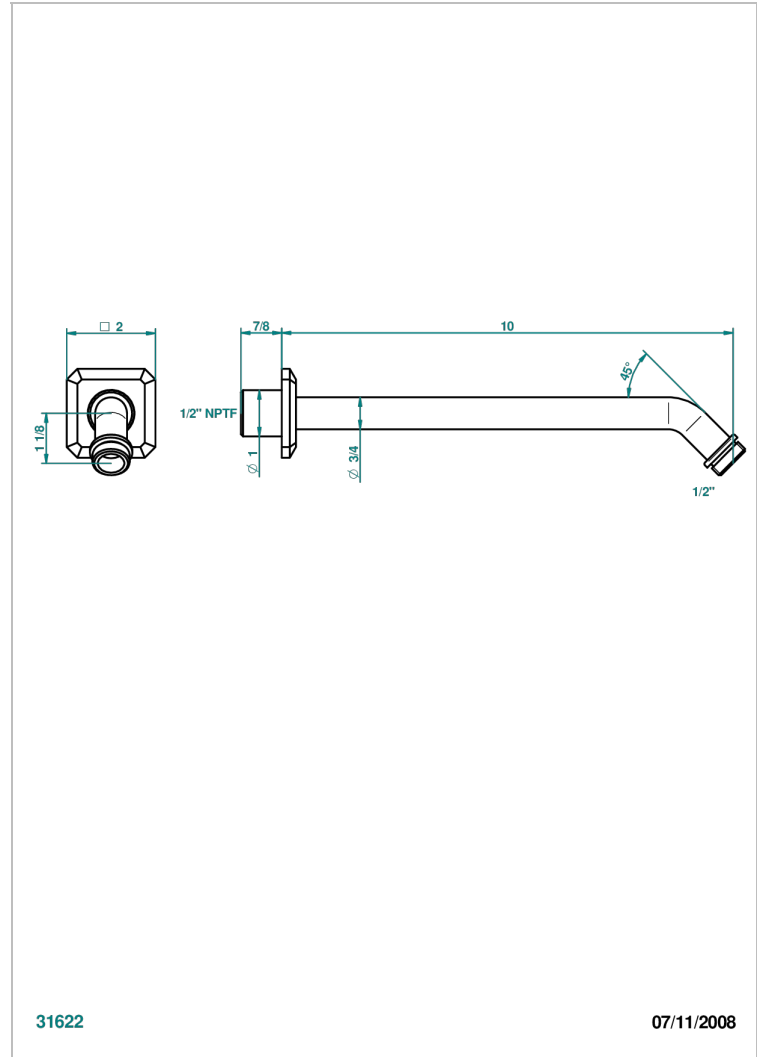

# METROPOLIS CLEAR CRYSTAL WITH LEVER HANDLES

A2B-84/US

Horizontal shower arm, 45°, lg: 10"

## CHARACTERISTIC

- Métropolis Clear crystal with lever handles
- Horizontal shower arm, 45°, lg: 10"