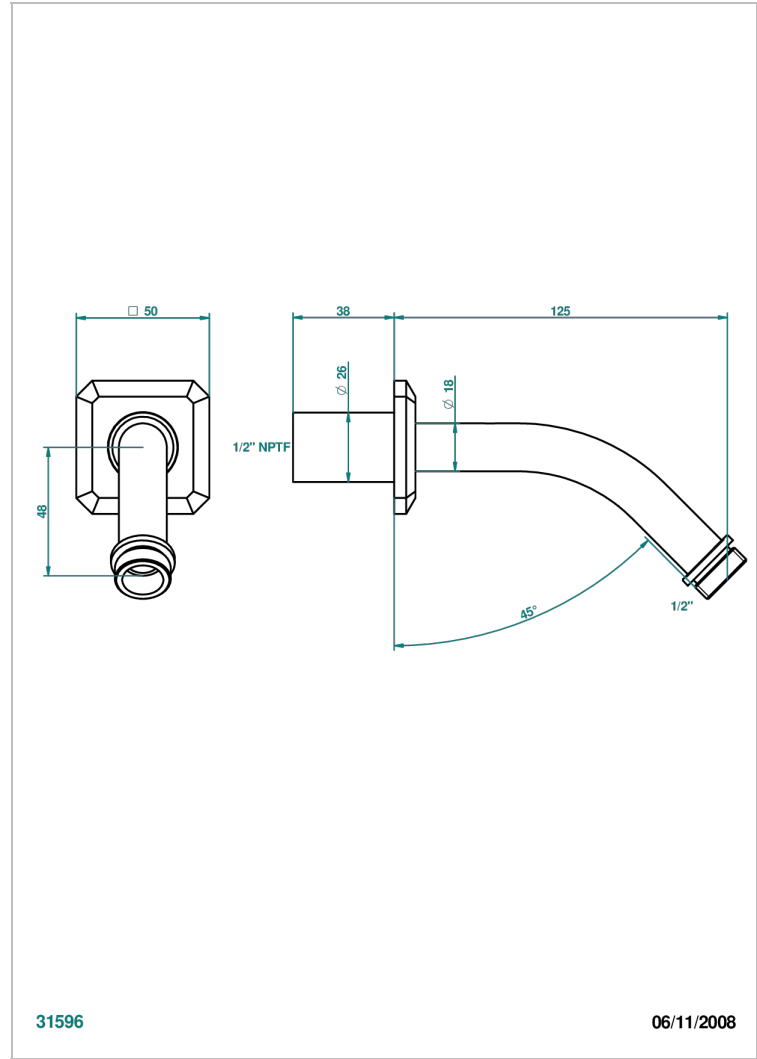

METROPOLIS BLACK CRYSTAL WITH LEVER HANDLES

A2M-82/US

Horizontal shower arm, 45°, lg: 4" 3/4

CHARACTERISTIC

- Métropolis Black crystal with lever handles
- Horizontal shower arm, 45°, lg: 4" 3/4

AVAILABLE FINITIONS