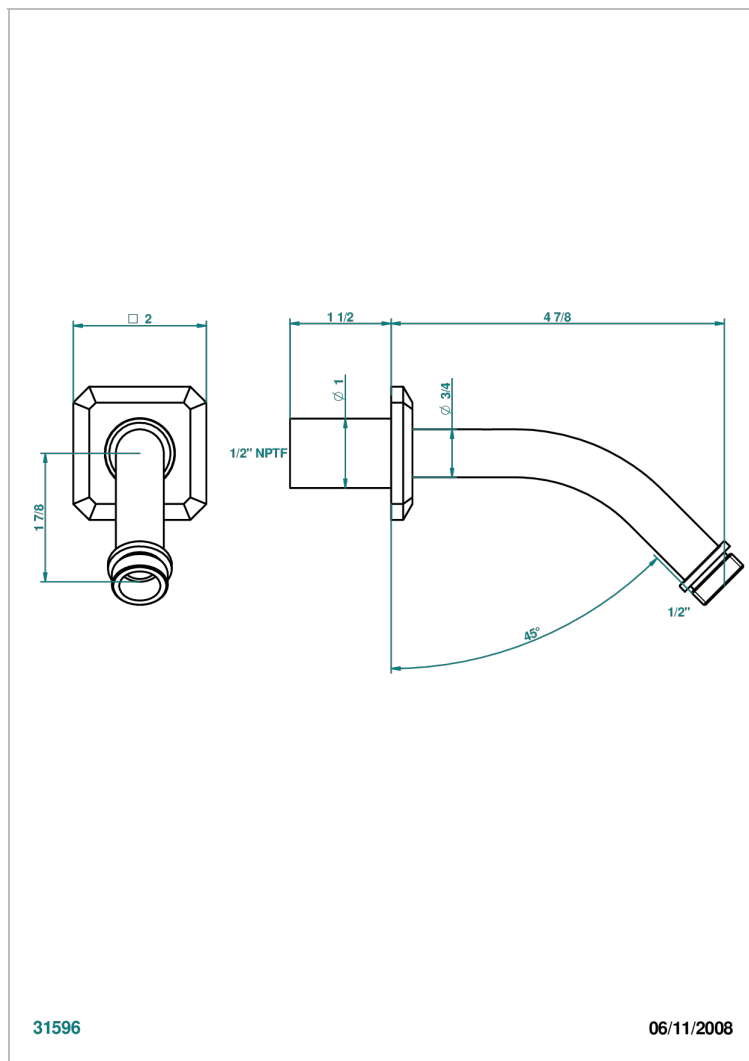

METROPOLIS BLACK CRYSTAL WITH LEVER HANDLES

A2M-82/US

Horizontal shower arm, 45°, lg: 4" 3/4

31596

06/11/2008

CHARACTERISTIC

- Métropolis Black crystal with lever handles
- Horizontal shower arm, 45°, lg: 4" 3/4