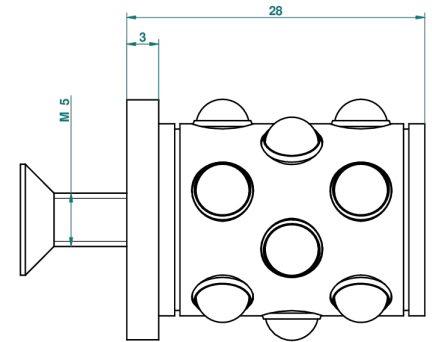

MOSSI CLEAR CRYSTAL

A2N-26BT

Small size knob

THG[®]
PARIS

31444

09/03/2009

CHARACTERISTIC

- Mossi Clear crystal
- Small size knob