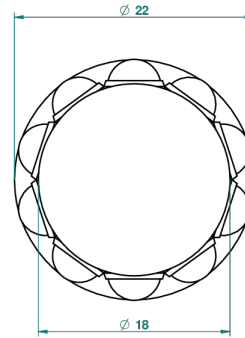

MOSSI CLEAR CRYSTAL

A2N-26BT

Small size knob

THG[®]
PARIS

31444

09/03/2009

CHARACTERISTIC

- Mossi Clear crystal
- Small size knob