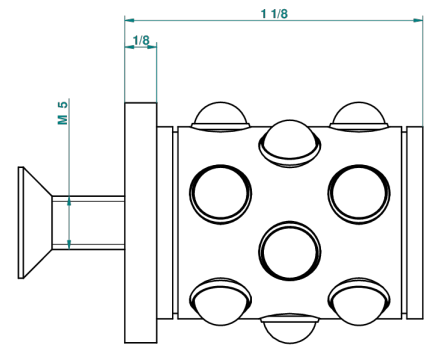

MOSSI CLEAR CRYSTAL

A2N-26BT

Small size knob

THG[®]
PARIS

31444

09/03/2009

CHARACTERISTIC

- Mossi Clear crystal
- Small size knob