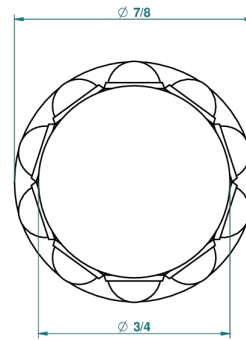

MOSSI CLEAR CRYSTAL

A2N-26BT

Small size knob

THG[®]
PARIS

31444

09/03/2009

CHARACTERISTIC

- Mossi Clear crystal
- Small size knob