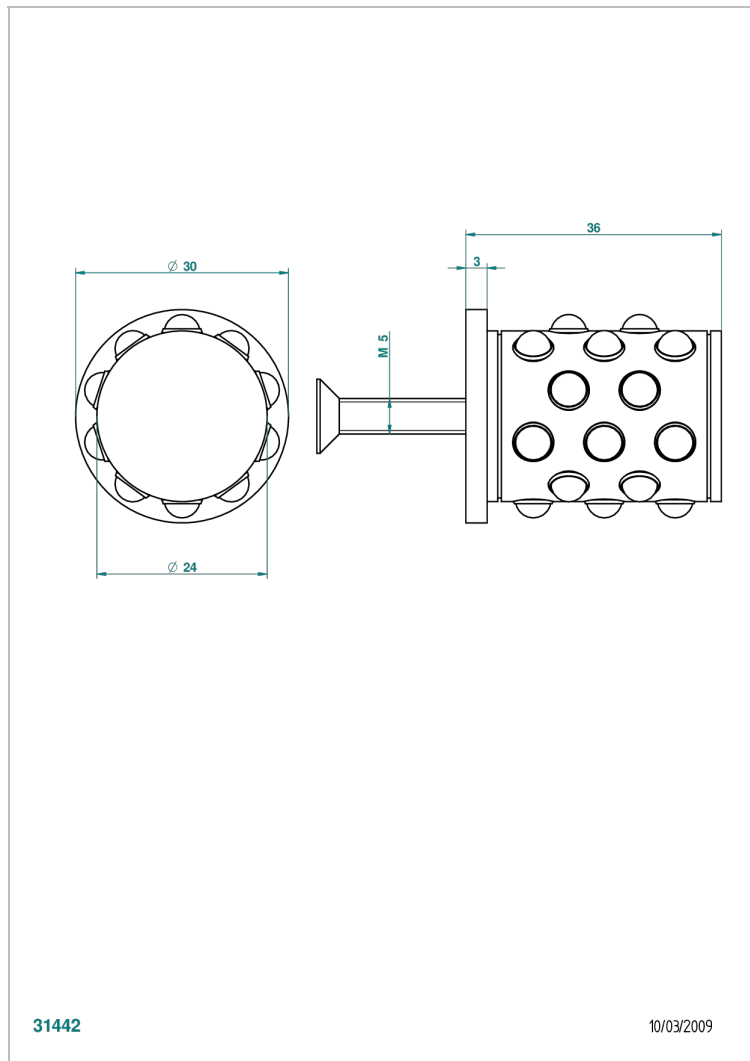

MOSSI CLEAR CRYSTAL

A2N-26BP

Medium size knob

THG[®]
PARIS

CHARACTERISTIC

- Mossi Clear crystal
- Medium size knob

AVAILABLE FINITIONS

Black ceram - D30
Blush PVD - H62
Brass color PVD - H49
Brown bronze color PVD - F33
Chrome polished - A02
Chrome polished / gold polished - G02