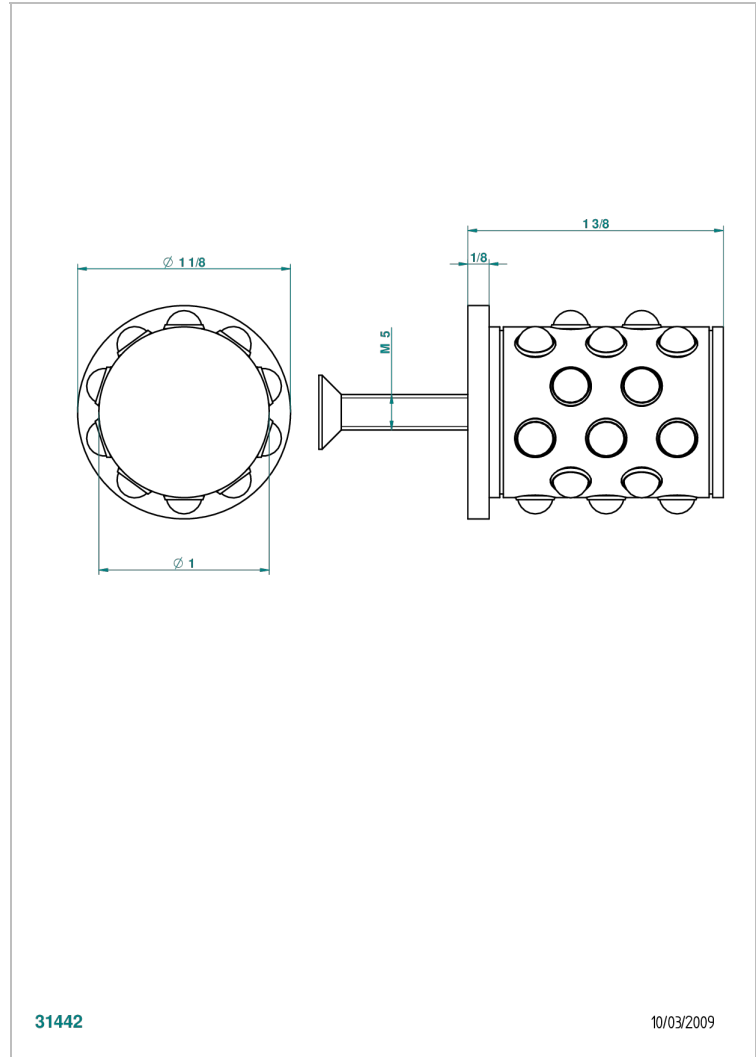

# MOSSI CLEAR CRYSTAL

A2N-26BP

Medium size knob

THG<sup>®</sup>  
PARIS

## CHARACTERISTIC

- Mossi Clear crystal
- Medium size knob