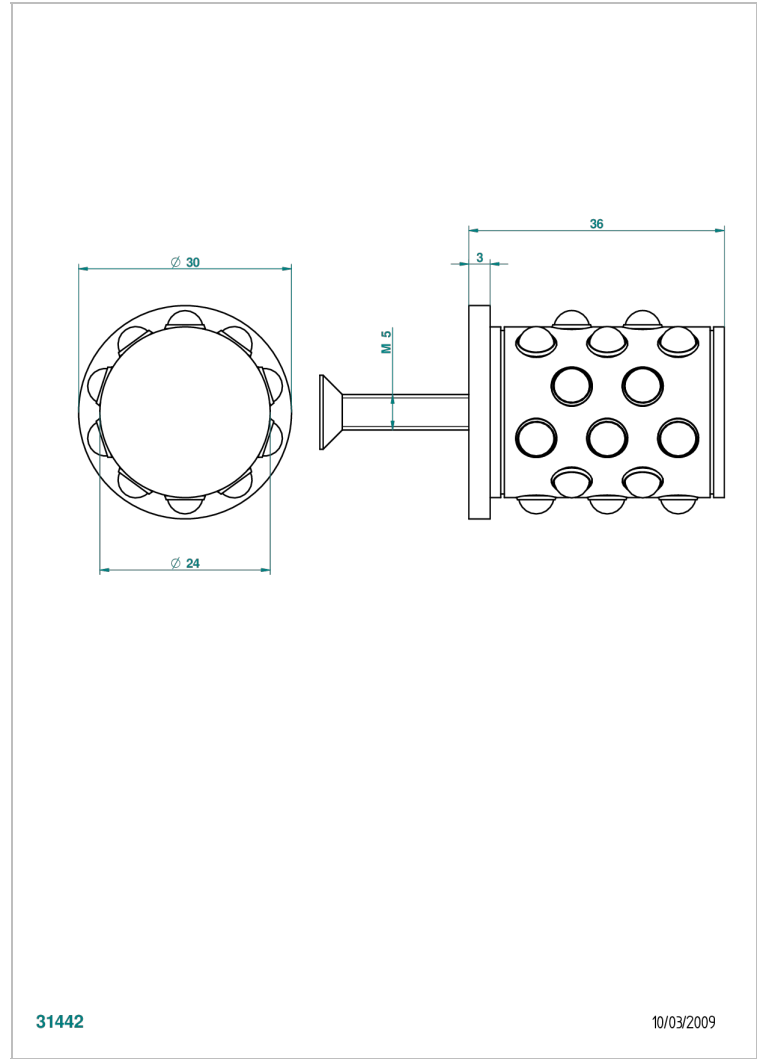

MOSSI CLEAR CRYSTAL

A2N-26BP

Medium size knob

THG[®]
PARIS

CHARACTERISTIC

- Mossi Clear crystal
- Medium size knob

AVAILABLE FINITIONS

Antique nickel - H28
Black ceram - D30
Blush PVD - H62
Brass color PVD - H49
Brown bronze color PVD - F33
Gold color PVD - H52

Nickel color PVD - H55
Polished chrome (color finish) - A02
Polished chrome / Polished gold (color finish) - G02
Polished gold (color finish) - F01
Polished nickel - B01
Soft gold - F30

Soft matt gold - F31
Umber PVD - H66
Varnished matt antique red copper (color finish) - H07