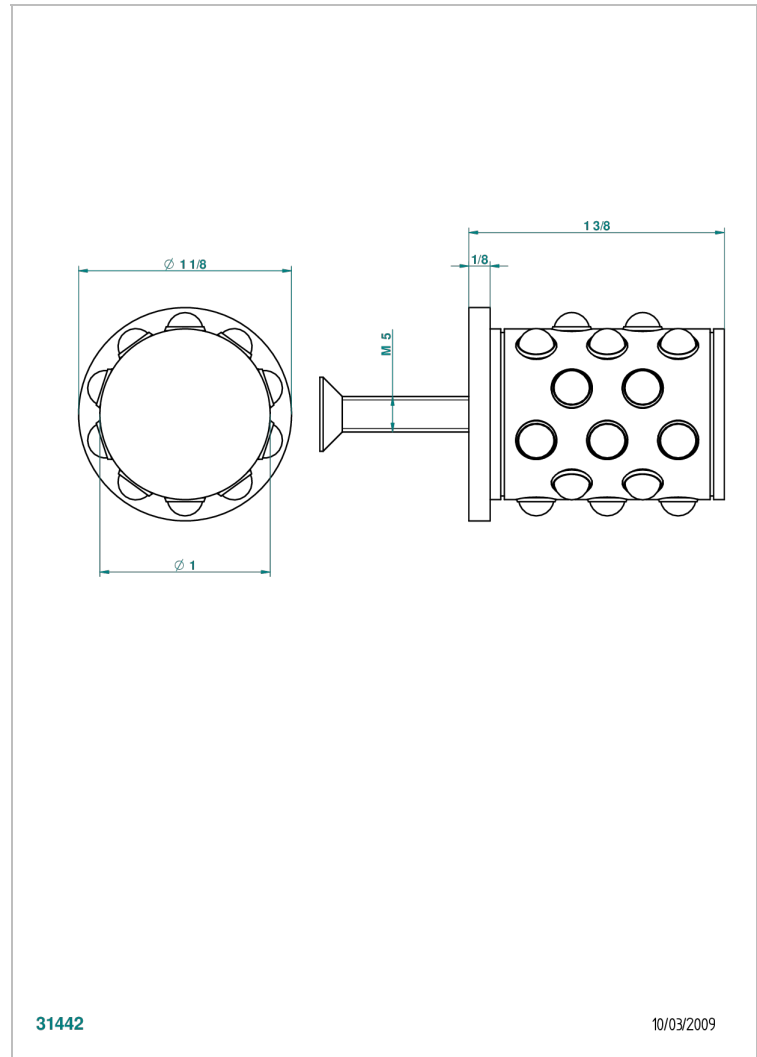

# MOSSI CLEAR CRYSTAL

A2N-26BP

Medium size knob

THG<sup>®</sup>  
PARIS

## CHARACTERISTIC

- Mossi Clear crystal
- Medium size knob