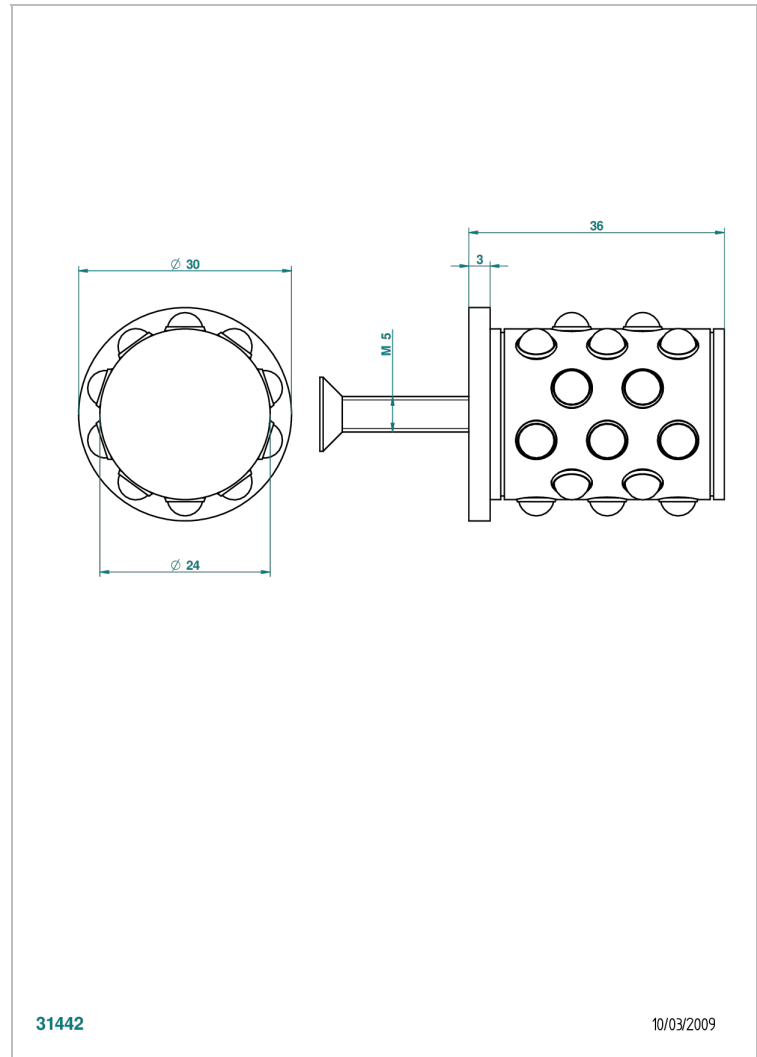

MOSSI CLEAR CRYSTAL

A2N-26BP

Medium size knob

THG[®]
PARIS

CHARACTERISTIC

- Mossi Clear crystal
- Medium size knob

AVAILABLE FINITIONS

Antique nickel - H28
Black ceram - D30
Blush PVD - H62
Brass color PVD - H49
Brown bronze color PVD - F33
Gold color PVD - H52

Nickel color PVD - H55
Polished chrome (color finish) - A02
Polished chrome / Polished gold (color finish) - G02
Polished gold (color finish) - F01
Polished nickel - B01
Soft gold - F30

Soft matt gold - F31
Umber PVD - H66
Varnished matt antique red copper (color finish) - H07