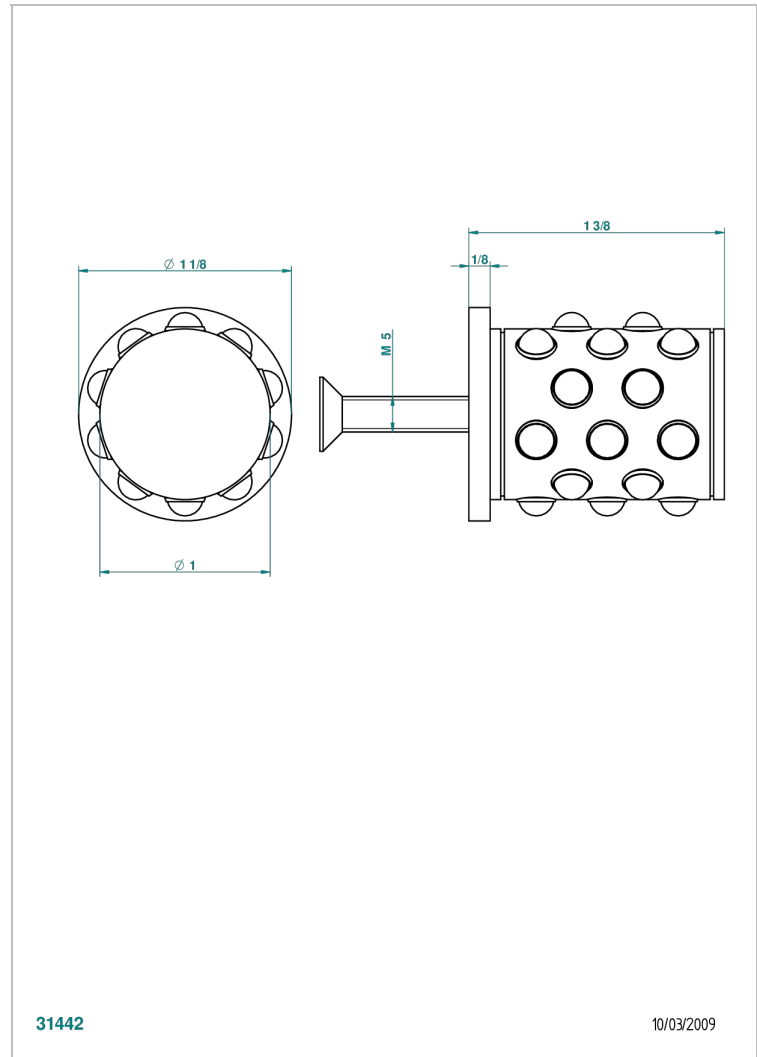

MOSSI CLEAR CRYSTAL

A2N-26BP

Medium size knob

THG[®]
PARIS

CHARACTERISTIC

- Mossi Clear crystal
- Medium size knob

AVAILABLE FINITIONS

Antique nickel - H28
Black ceram - D30
Blush PVD - H62
Brass color PVD - H49
Brown bronze color PVD - F33
Gold color PVD - H52

Nickel color PVD - H55
Polished chrome (color finish) - A02
Polished chrome / Polished gold (color finish) - G02
Polished gold (color finish) - F01
Polished nickel - B01
Soft gold - F30

Soft matt gold - F31
Umber PVD - H66
Varnished matt antique red copper (color finish) - H07