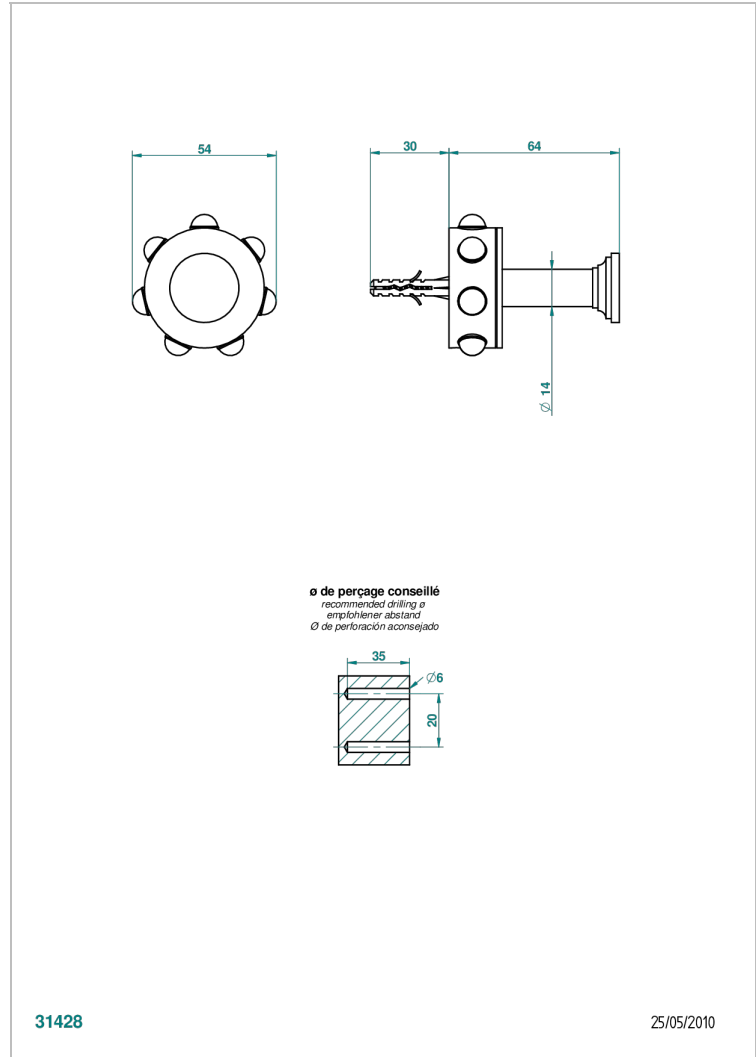

MOSSI CLEAR CRYSTAL

A2N-517

Robe hook

THG[®]
PARIS

31428

25/05/2010

CHARACTERISTIC

- Mossi Clear crystal
- Robe hook