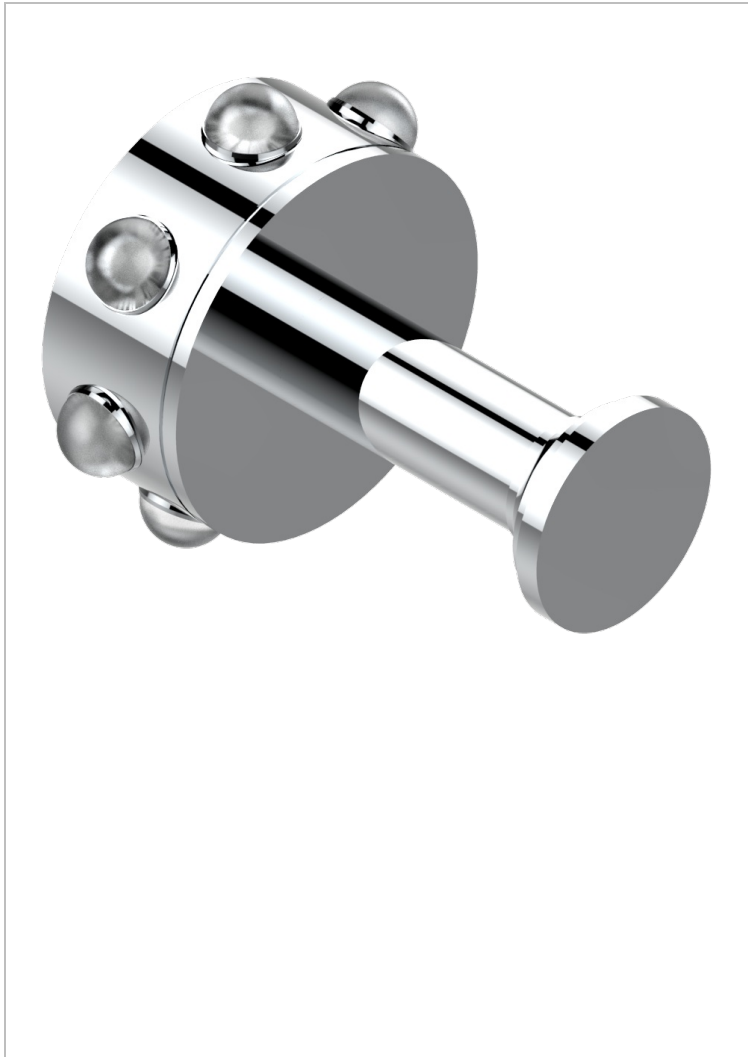

MOSSI CLEAR CRYSTAL

A2N-517

Robe hook

THG[®]
PARIS

31428

25/05/2010

CHARACTERISTIC

- Mossi Clear crystal
- Robe hook

AVAILABLE FINITIONS

Black ceram - D30
Blush PVD - H62
Brass color PVD - H49
Brown bronze color PVD - F33
Chrome polished - A02
Chrome polished / gold polished - G02

Copper antique matt, coated - H07
Gold color PVD - H52
Gold mat - F07
Gold polished - F01
Graphite PVD - H64
Light coated bronze - D01