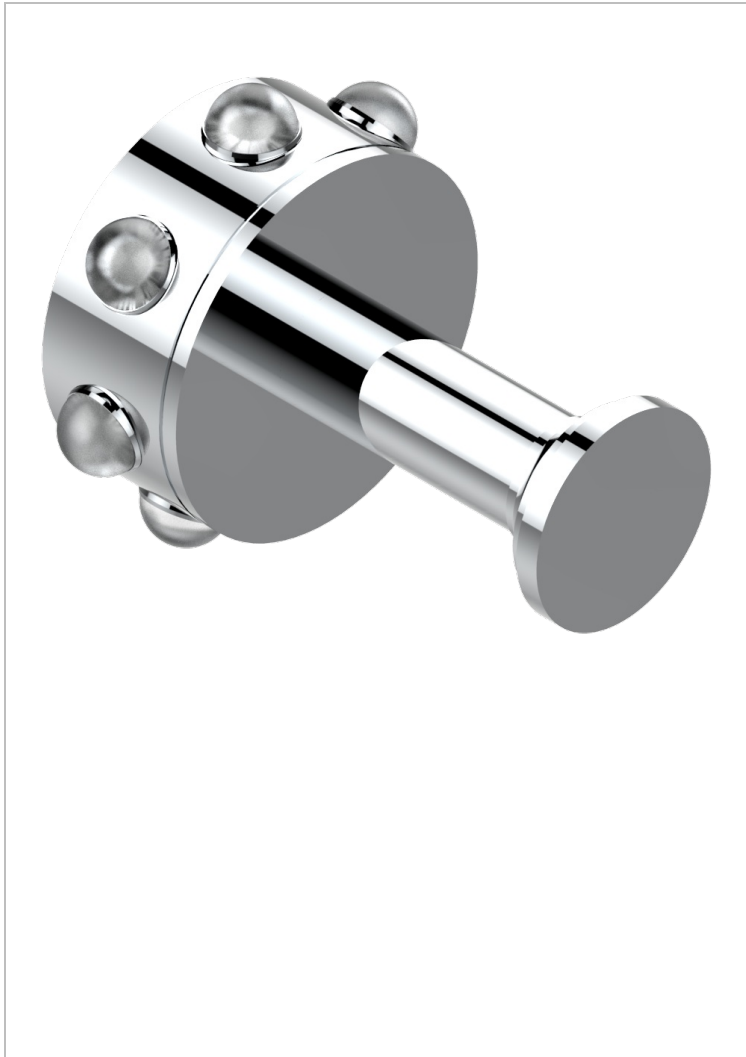

MOSSI CLEAR CRYSTAL

A2N-517

Robe hook

THG[®]
PARIS

CHARACTERISTIC

- Mossi Clear crystal
- Robe hook

AVAILABLE FINITIONS

Black ceram - D30
Blush PVD - H62
Brass color PVD - H49
Brown bronze color PVD - F33
Chrome polished - A02
Chrome polished / gold polished - G02

Copper antique matt, coated - H07
Gold color PVD - H52
Gold mat - F07
Gold polished - F01
Graphite PVD - H64
Light coated bronze - D01

Matt Umber PVD - H67
Matt blush PVD - H60
Matt brass color PVD - H50
Matt brown bronze color PVD - F34
Matt chrome (American satin) - C02
Matt gold color PVD - H53

Matt graphite PVD - H65
Matt nickel (American satin) - C01
Matt nickel color PVD - H56
Nickel antique / Sovereign - H28
Nickel color PVD - H55
Nickel polished - B01

Soft gold - F30
Soft matt gold - F31
Umber PVD - H66