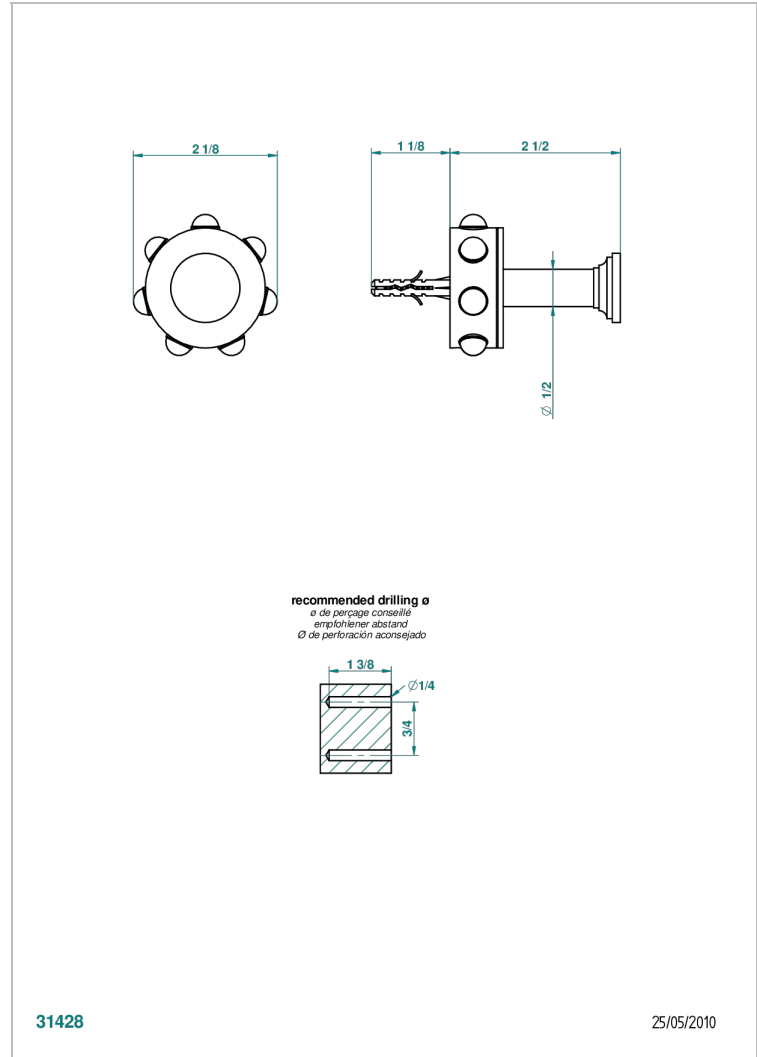

MOSSI CLEAR CRYSTAL

A2N-517

Robe hook

THG[®]
PARIS

CHARACTERISTIC

- Mossi Clear crystal
- Robe hook

AVAILABLE FINITIONS

Black ceram - D30
Blush PVD - H62
Brass color PVD - H49
Brown bronze color PVD - F33
Chrome polished - A02
Chrome polished / gold polished - G02