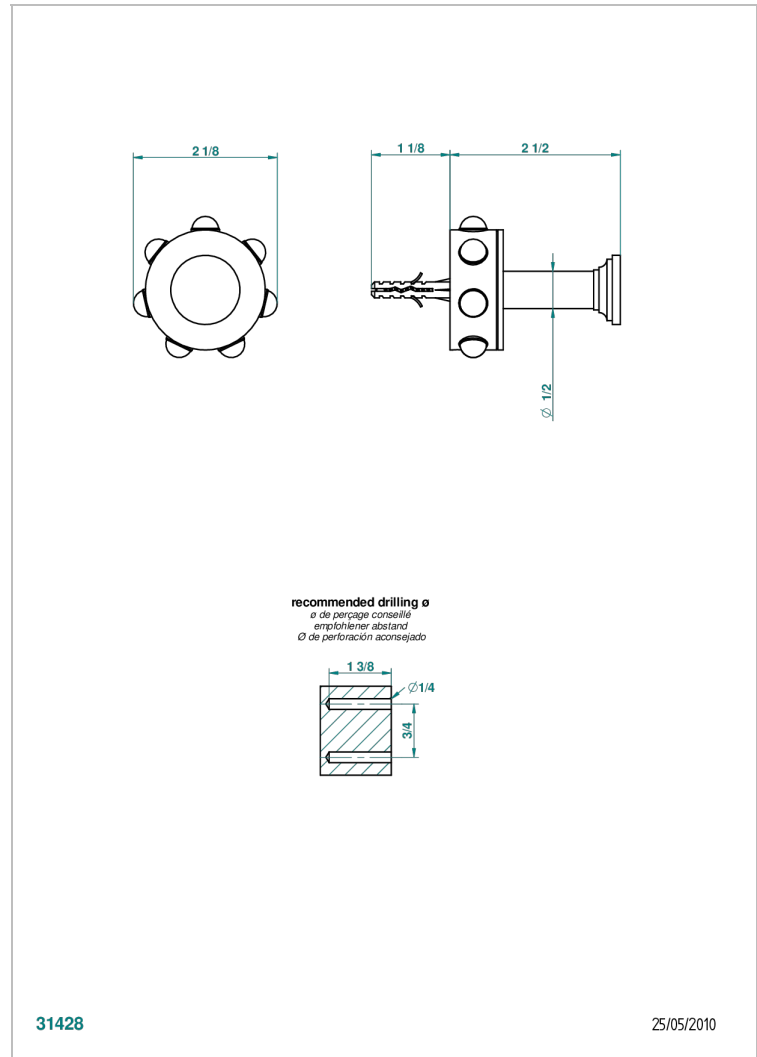

# MOSSI CLEAR CRYSTAL

A2N-517

Single robe hook

THG<sup>®</sup>  
PARIS

## CHARACTERISTIC

- Mossi Clear crystal
- Single robe hook