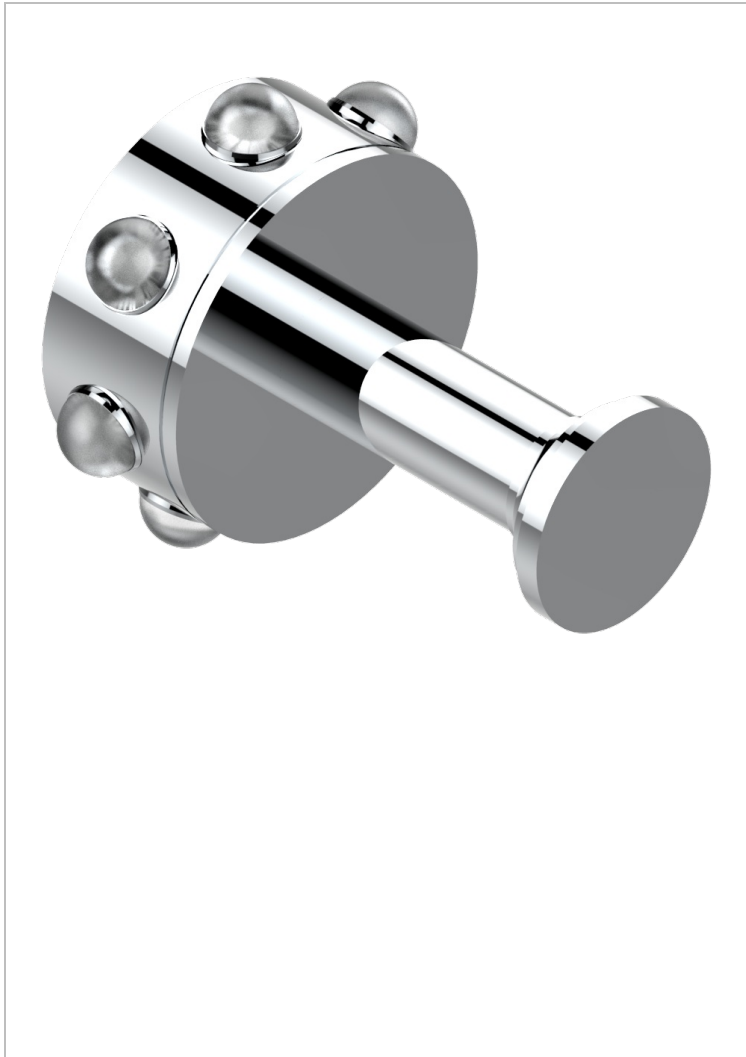

# MOSSI CLEAR CRYSTAL

A2N-517

Single robe hook

THG<sup>®</sup>  
PARIS

## CHARACTERISTIC

- Mossi Clear crystal
- Single robe hook

## AVAILABLE FINITIONS

Antique nickel - H28  
Black ceram - D30  
Blush PVD - H62  
Brass color PVD - H49  
Brown bronze color PVD - F33  
Gold color PVD - H52

Graphite PVD - H64  
Lacquered light bronze - D01  
Matt Umber PVD - H67  
Matt blush PVD - H60  
Matt brass color PVD - H50  
Matt brown bronze color PVD - F34