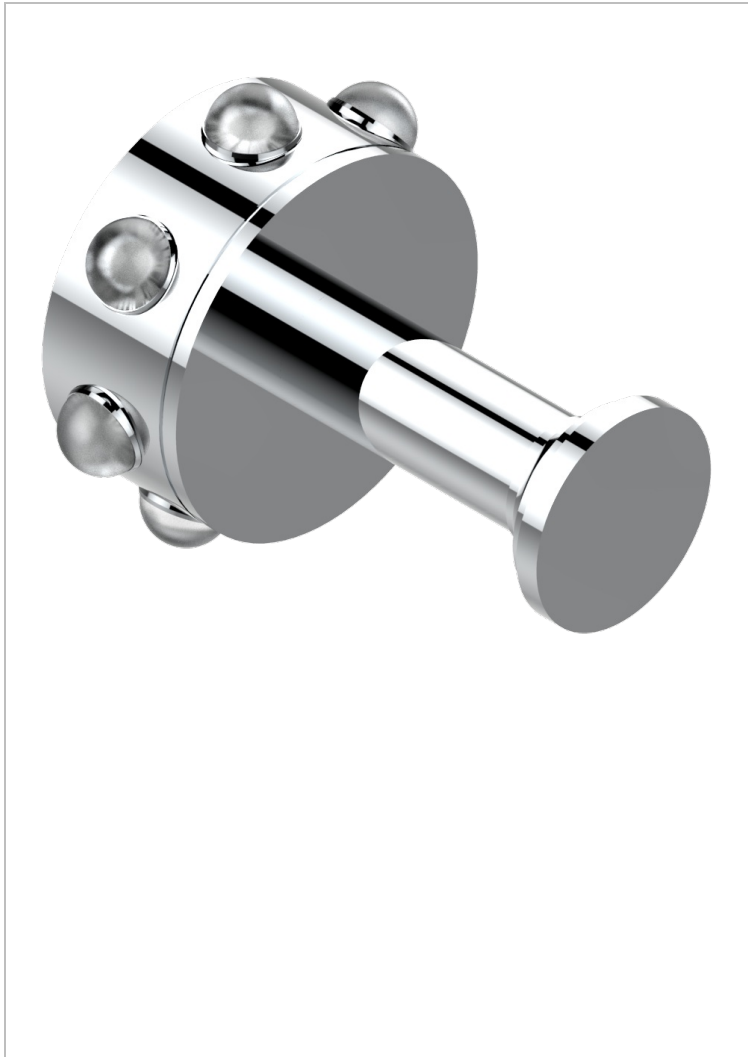

MOSSI CLEAR CRYSTAL

A2N-517

Single robe hook

THG[®]
PARIS

31428

25/05/2010

CHARACTERISTIC

- Mossi Clear crystal
- Single robe hook

AVAILABLE FINITIONS

Antique nickel - H28
Black ceram - D30
Blush PVD - H62
Brass color PVD - H49
Brown bronze color PVD - F33
Gold color PVD - H52

Graphite PVD - H64
Lacquered light bronze - D01
Matt Umber PVD - H67
Matt blush PVD - H60
Matt brass color PVD - H50
Matt brown bronze color PVD - F34