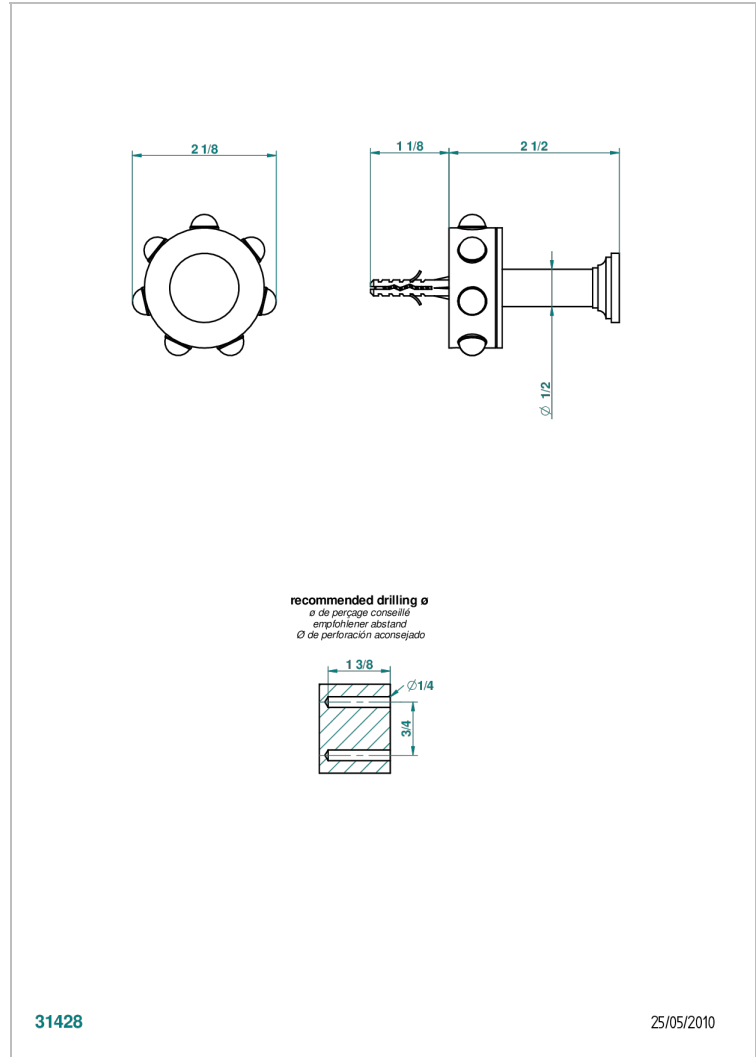

MOSSI CLEAR CRYSTAL

A2N-517

Single robe hook

THG[®]
PARIS

31428

25/05/2010

CHARACTERISTIC

- Mossi Clear crystal
- Single robe hook