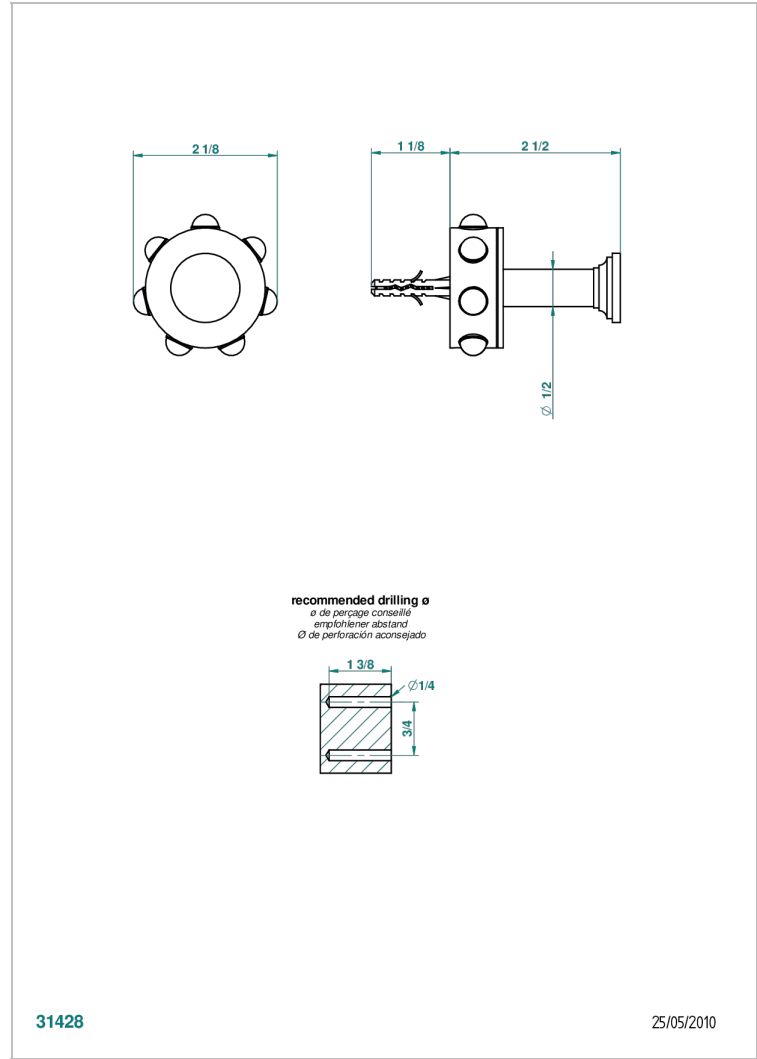

MOSSI CLEAR CRYSTAL

A2N-517

浴衣钩

THG[®]
PARIS

特色

- Mossi Clear crystal
- 浴衣钩

可选饰面

Black ceram - D30
 Blush PVD - H62
 Graphite PVD - H64
 Matt Umber PVD - H67
 Matt blush PVD - H60
 Matt graphite PVD - H65