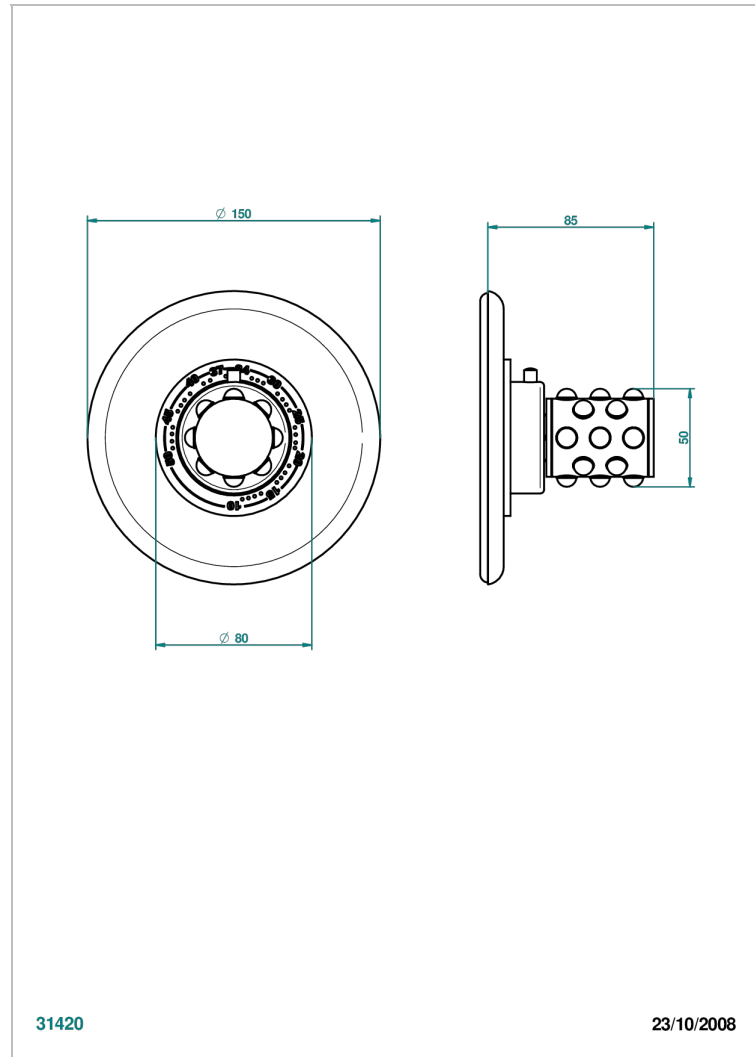

# MOSSI CLEAR CRYSTAL

A2N-15EN16EM

Trim plate and handle for eurotherm valve 8200/us & 8300/us

## CHARACTERISTIC

- Mossi Clear crystal
- Trim plate and handle for eurotherm valve 8200/us & 8300/us