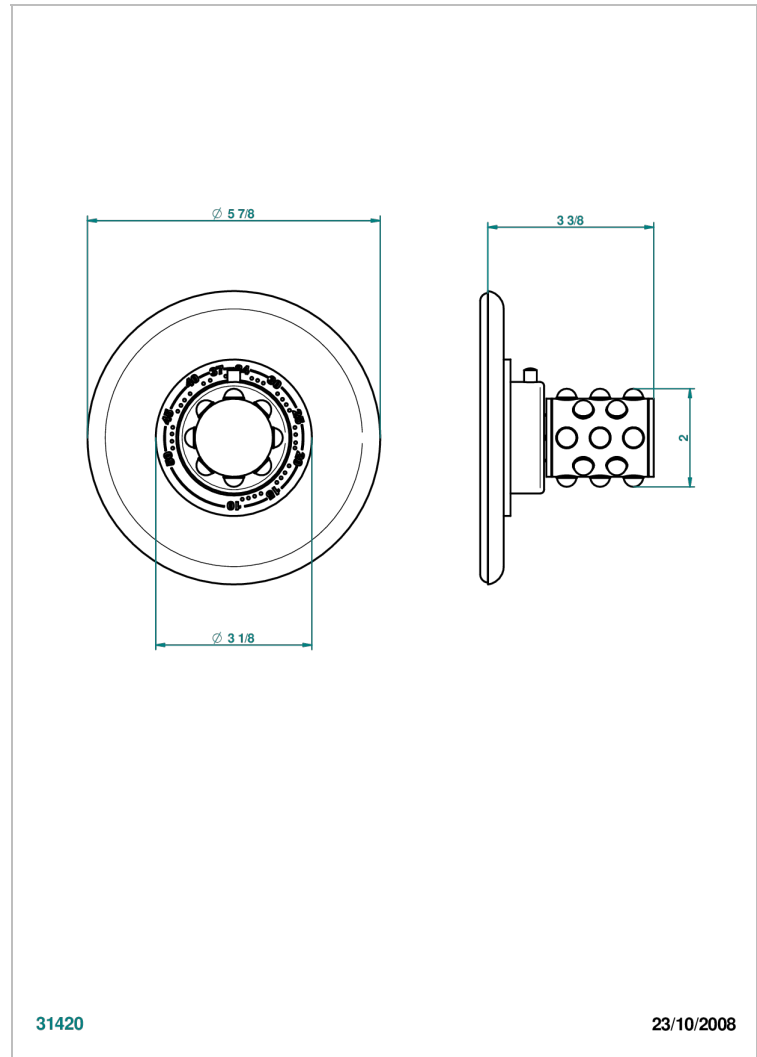

MOSSI CLEAR CRYSTAL

A2N-15EN16EM

Trim plate and handle for eurotherm valve 8200/us & 8300/us

THG[®]
PARIS

CHARACTERISTIC

- Mossi Clear crystal
- Trim plate and handle for eurotherm valve 8200/us & 8300/us

AVAILABLE FINITIONS