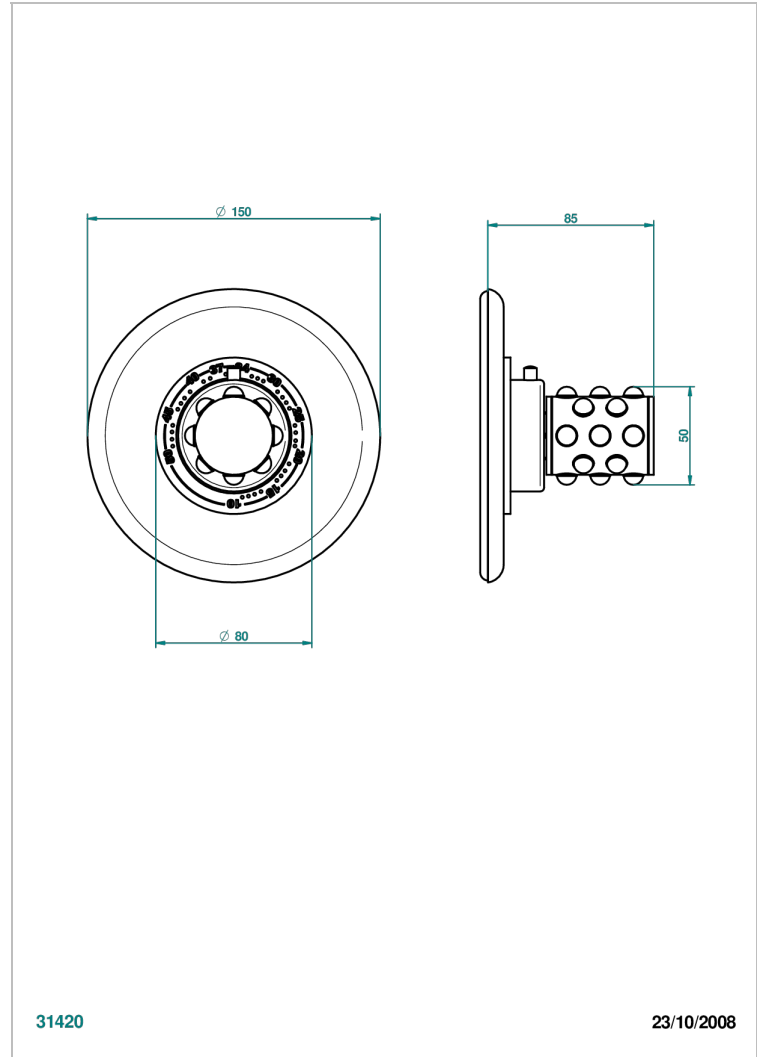

MOSSI CLEAR CRYSTAL

A2N-15EN16EM

Trim for Eurotherm thermostat n° 8105N, 8200N, 8300

THG[®]
PARIS

CHARACTERISTIC

- Mossi Clear crystal
- Trim for Eurotherm thermostat n° 8105N, 8200N, 8300

RELATED SKU'S

- Ref. G00-8105N 1/2" Eurotherm thermostat, 40 l/min with wax cartridge
- Ref. G00-8200N 3/4" Eurotherm thermostat, 80 l/min