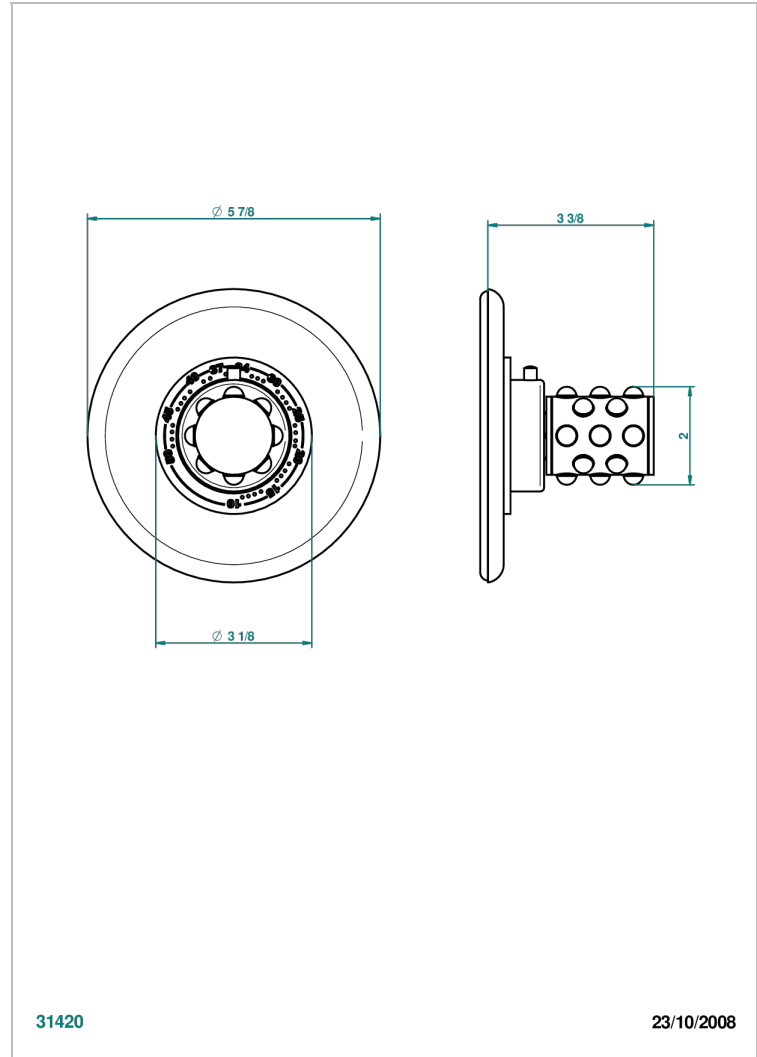

# MOSSI CLEAR CRYSTAL

A2N-15EN16EM

Trim for Eurotherm thermostat n° 8105N, 8200N, 8300

THG<sup>®</sup>  
PARIS

## CHARACTERISTIC

- Mossi Clear crystal
- Trim for Eurotherm thermostat n° 8105N, 8200N, 8300

## RELATED SKU'S

- Ref. G00-8105N 1/2" Eurotherm thermostat, 40 l/min with wax cartridge
- Ref. G00-8200N 3/4" Eurotherm thermostat, 80 l/min