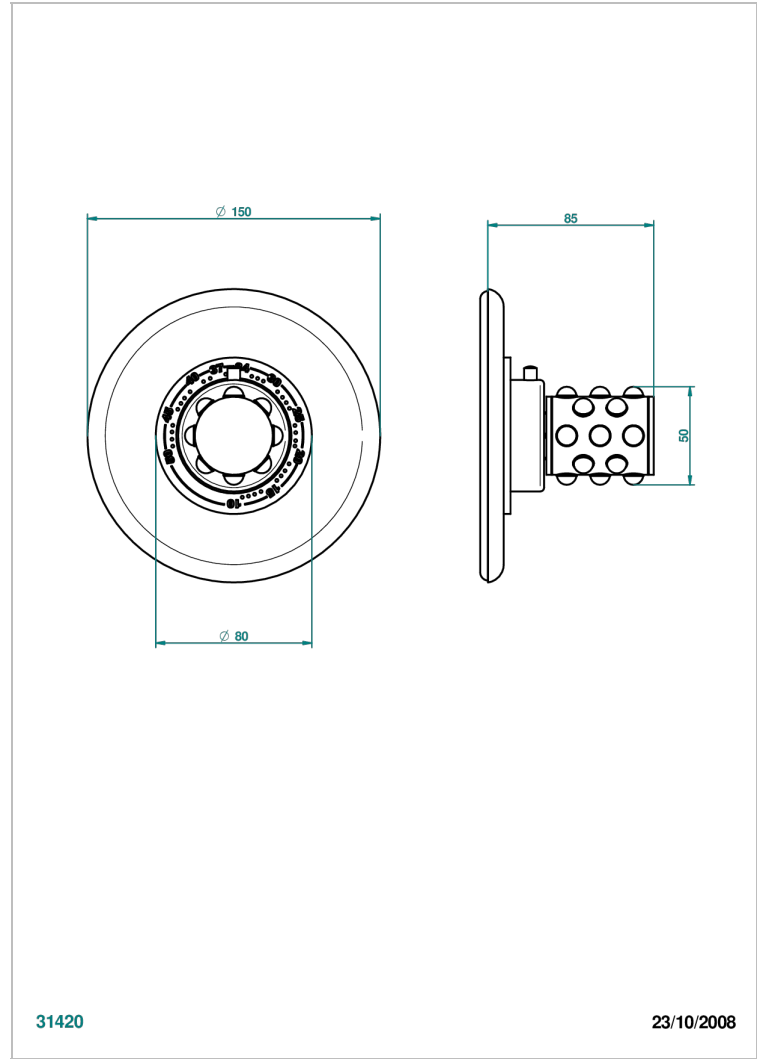

MOSSI CLEAR CRYSTAL

A2N-15EN16EM

Trim for Eurotherm thermostat n° 8105N, 8200N, 8300

THG[®]
PARIS

CHARACTERISTIC

- Mossi Clear crystal
- Trim for Eurotherm thermostat n° 8105N, 8200N, 8300

RELATED SKU'S

- Ref. G00-8105N 1/2" Eurotherm thermostat, 40 l/min with wax cartridge
- Ref. G00-8200N 3/4" Eurotherm thermostat, 80 l/min