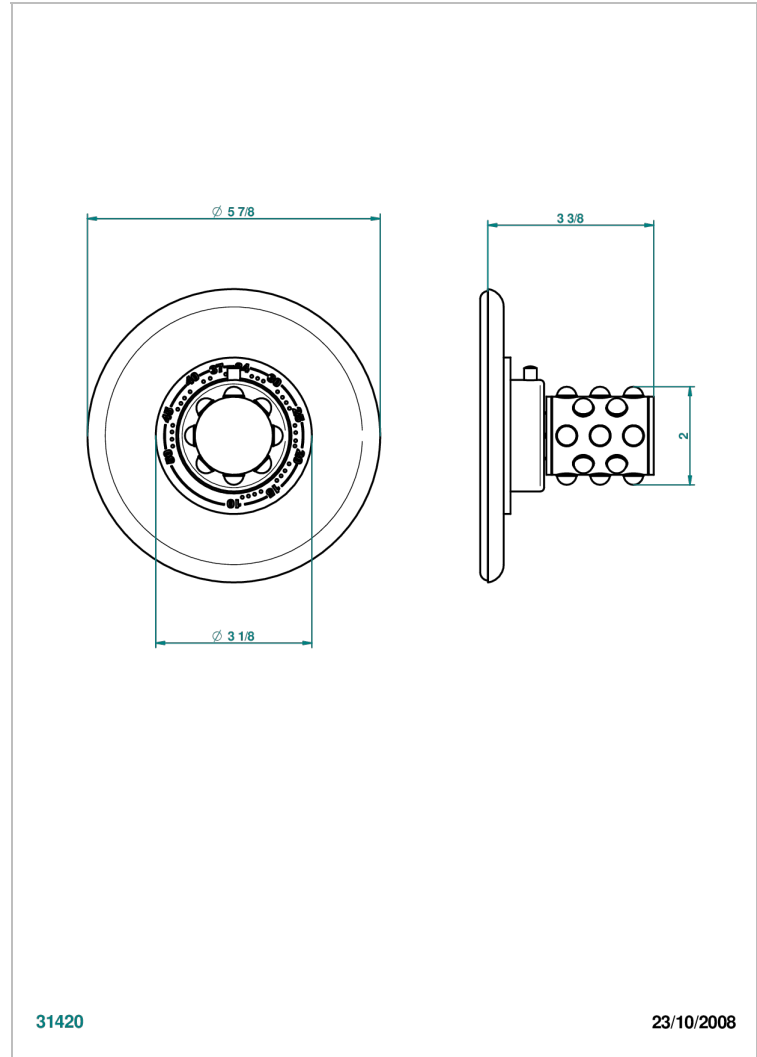

MOSSI CLEAR CRYSTAL

A2N-15EN16EM

Trim for Eurotherm thermostat n° 8105N, 8200N, 8300

THG[®]
PARIS

CHARACTERISTIC

- Mossi Clear crystal
- Trim for Eurotherm thermostat n° 8105N, 8200N, 8300

RELATED SKU'S

- Ref. G00-8105N 1/2" Eurotherm thermostat, 40 l/min with wax cartridge
- Ref. G00-8200N 3/4" Eurotherm thermostat, 80 l/min