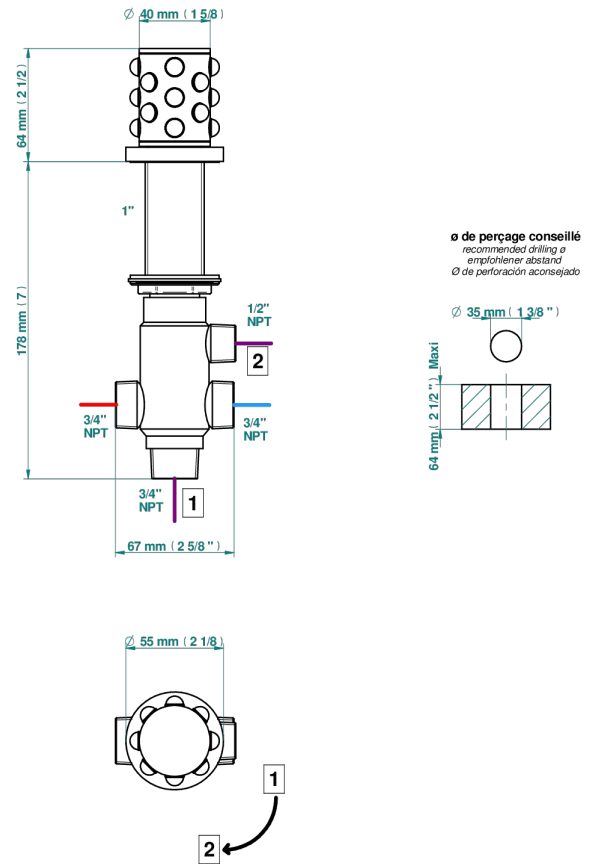

# MOSSI CLEAR CRYSTAL

A2N-50/4/VG

Rim mounted 4 way diverter : 2 inlets and 2 outlets

31335

09/04/2024

## CHARACTERISTIC

- Mossi Clear crystal
- Rim mounted 4 way diverter : 2 inlets and 2 outlets