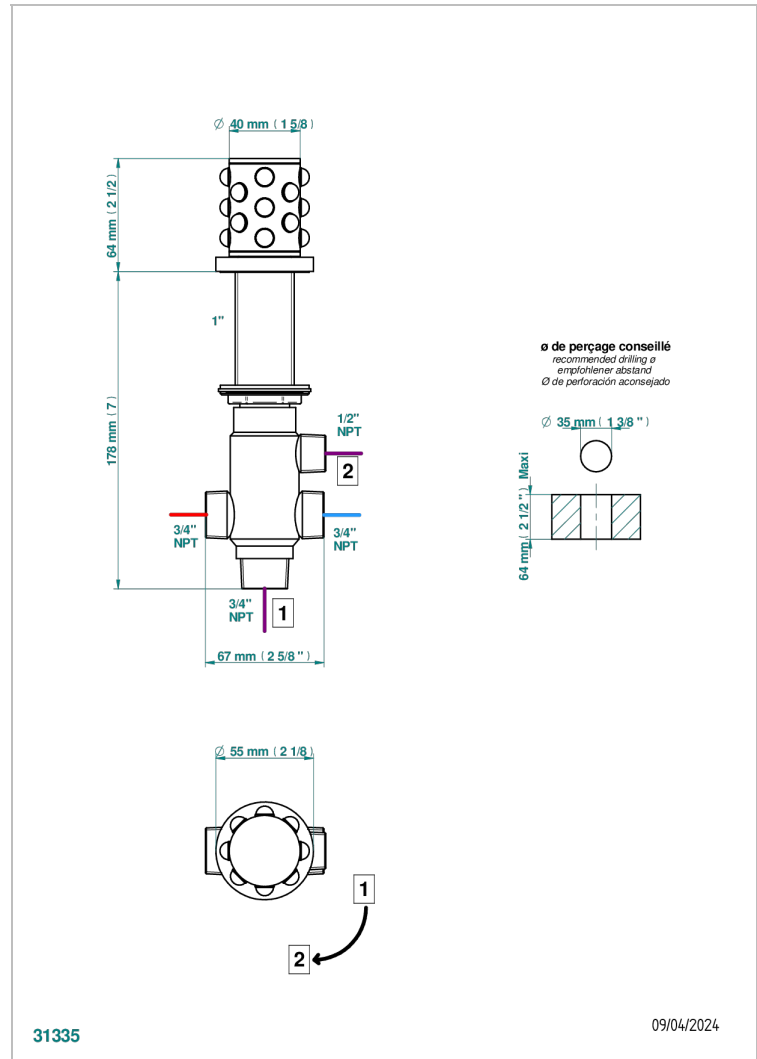

MOSSI CLEAR CRYSTAL

A2N-504VGUS

2-function deck diverter with trim

CHARACTERISTIC

- Mossi Clear crystal
- 2-function deck diverter with trim

AVAILABLE FINITIONS

Black ceram - D30
Blush PVD - H62
Brass color PVD - H49
Brown bronze color PVD - F33
Chrome polished - A02
Chrome polished / gold polished - G02