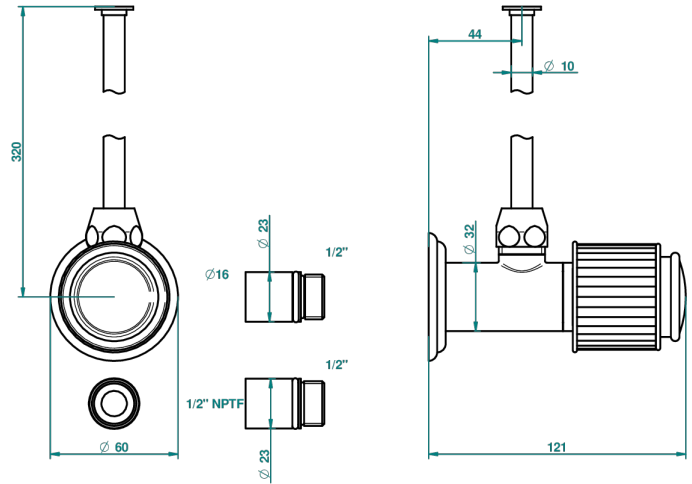

# JAIPUR BLACK ONYX

A9C-181/SWC

Angle supply valve with 3/8" adaptor set for toilet

31320

17/10/2008

## CHARACTERISTIC

- Jaipur Black Onyx
- Angle supply valve with 3/8" adaptor set for toilet