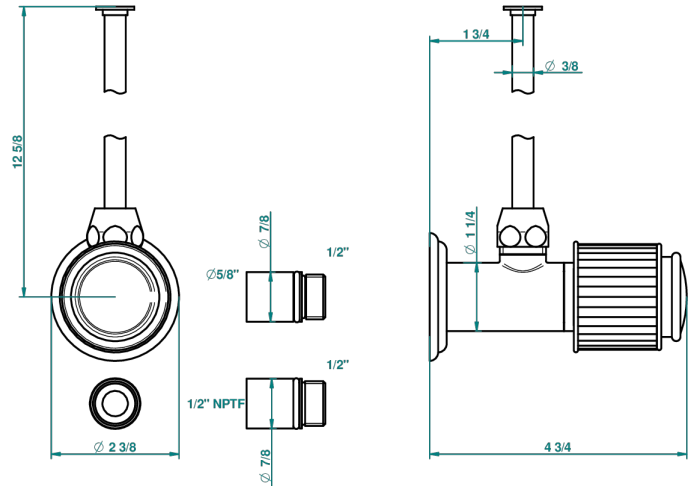

JAIPUR BLACK ONYX

A9C-181/SWC

Angle supply valve with 3/8" adaptor set for toilet

31320

17/10/2008

CHARACTERISTIC

- Jaipur Black Onyx
- Angle supply valve with 3/8" adaptor set for toilet

AVAILABLE FINITIONS