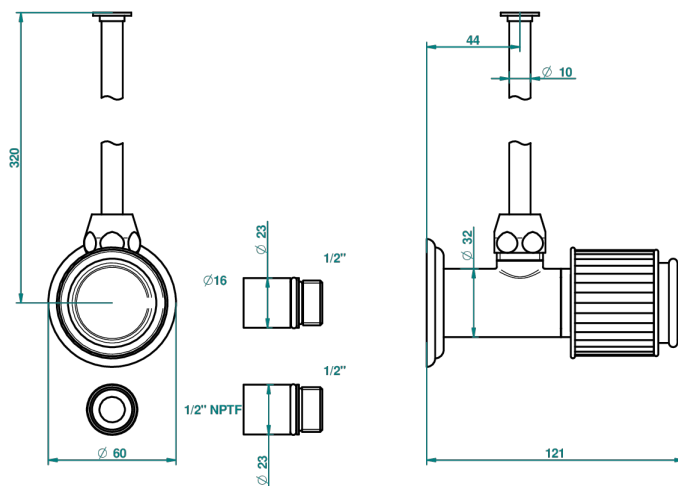

JAIPUR SATINY CRYSTAL

A9B-181/SWC

Angle supply valve with 3/8" adaptor set for toilet

THG[®]
PARIS

31319

17/10/2008

CHARACTERISTIC

- Jaipur Satiny crystal
- Angle supply valve with 3/8" adaptor set for toilet