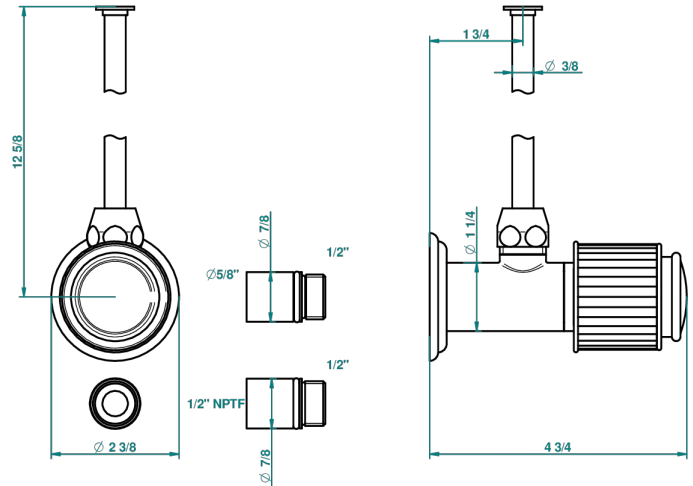

JAIPUR SATINY CRYSTAL

A9B-181/SWC

Angle supply valve with 3/8" adaptor set for toilet

THG[®]
PARIS

31319

17/10/2008

CHARACTERISTIC

- Jaipur Satiny crystal
- Angle supply valve with 3/8" adaptor set for toilet