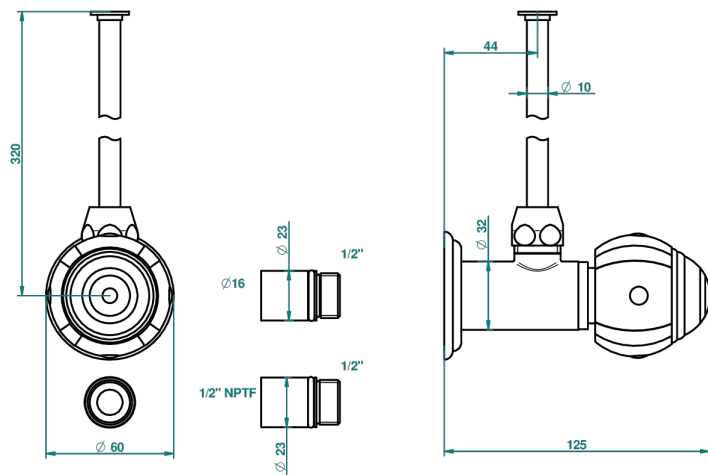

ITHAQUE DECORACION EN ORO

A7A-181/SWC

Angle valve with 3/8 toiletsupply quick adaptator set

THG[®]
PARIS

31295

16/10/2008

CARACTERÍSTICAS

- Ithaque decoración en oro
- Angle valve with 3/8 toiletsupply quick adaptator set