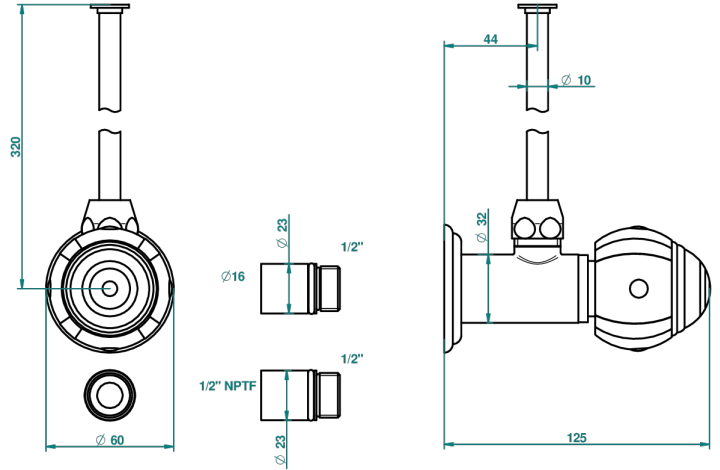

ITHAQUE GOLD DECOR

A7A-181/SWC

Angle supply valve with 3/8" adaptor set for toilet

31295

16/10/2008

CHARACTERISTIC

- Ithaque Gold decor
- Angle supply valve with 3/8" adaptor set for toilet

AVAILABLE FINITIONS