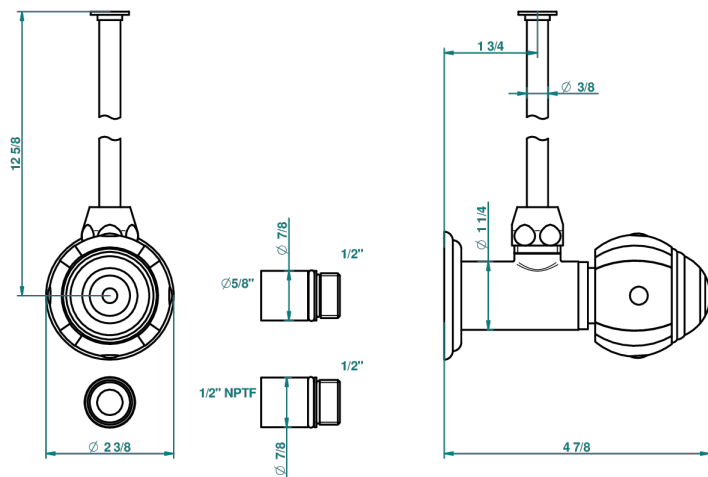

A7A-181/SWC

Angle valve with 3/8 toiletsupply quick adaptator set

31295

16/10/2008

## CARACTERÍSTICAS

- Ithaque decoración en oro
- Angle valve with 3/8 toiletsupply quick adaptator set