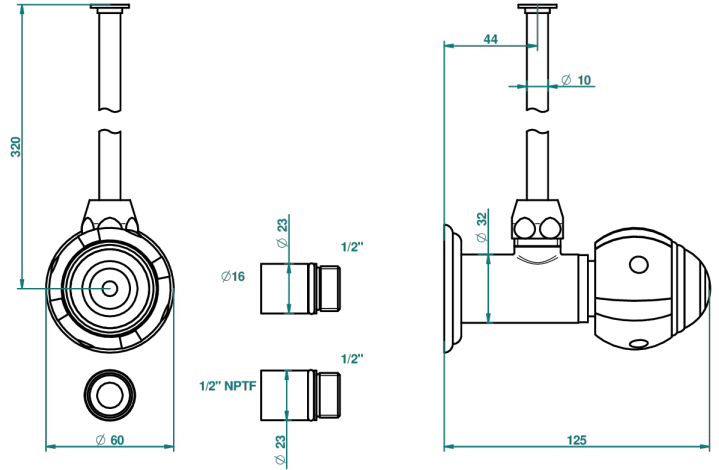

ITHAQUE PLATINUM DECOR

A7B-181/SWC

Angle supply valve with 3/8" adaptor set for toilet

THG[®]
PARIS

31294

16/10/2008

CHARACTERISTIC

- Ithaque Platinum decor
- Angle supply valve with 3/8" adaptor set for toilet